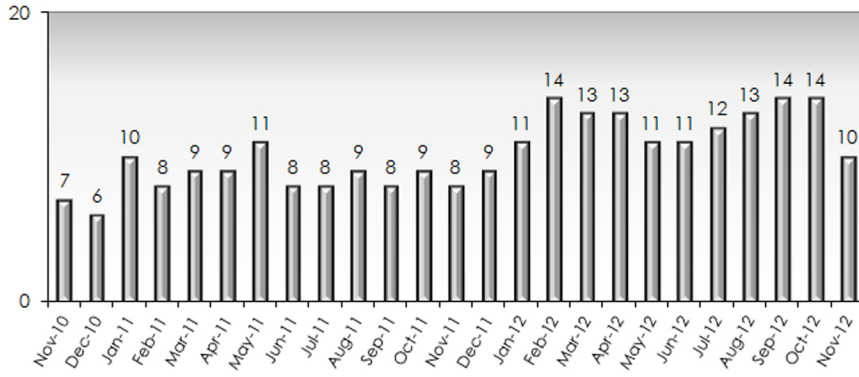

Criteria: Class=RE,LD,CI,RN,BO,IC AND Date Range=11/01/2011-11/30/2012 AND Filter Actives=NO AND Zero Volume=NO

Average and Median Prices
Tahoe Sierra Multiple Listing Serv
Nov 2011 - Nov 2012

Date Created: 12/11/2012
Source: Tahoe Sierra Multiple Listing Serv
Information provided is deemed reliable but not guaranteed.

Criteria: Class=RE,LD,CI,RN,BO,IC AND Date Range=11/01/2011-11/30/2012 AND Filter Actives=NO AND Zero Volume=NO

Historical Percent of Homes in Contract
Single Family Homes (not including condos)

Historical Percent of Homes in Contract
Condominiums (not including single family homes)