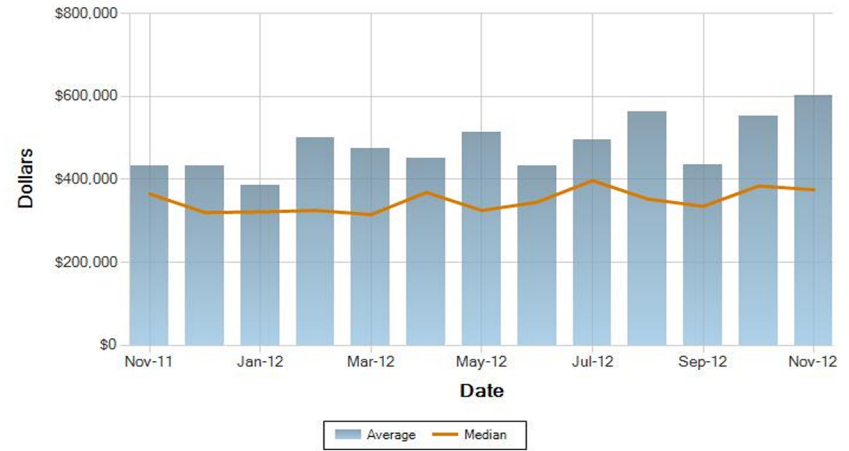

TAHOE/ TRUCKEE

MONTHLY MARKET UPDATE

as of November 30, 2012

Average Days on Market
Tahoe Sierra Multiple Listing Serv
Nov 2011 - Nov 2012

Date Created: 12/12/2012
Source: Tahoe Sierra Multiple Listing Serv
Information provided is deemed reliable but not guaranteed.

Criteria: Class=RE,LD,CI,RN,BO,IC AND Date Range=11/01/2011-11/30/2012 AND Filter Actives=NO AND Zero Volume=NO

Average and Median Prices
Tahoe Sierra Multiple Listing Serv
Nov 2011 - Nov 2012

Date Created: 12/11/2012
Source: Tahoe Sierra Multiple Listing Serv
Information provided is deemed reliable but not guaranteed.