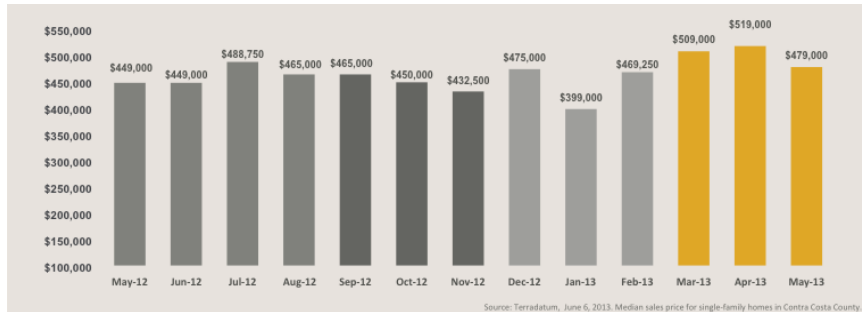

Tahoe/Truckee

Single-Family Homes

MONTHLY MARKET UPDATE

as of May 31, 2013

Median Sales Price

Months' Supply of Inventory

Average Days on Market

Sales Price as % of Original Price