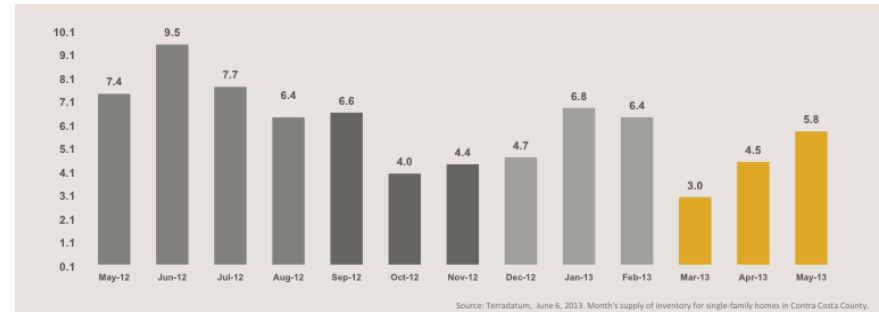

Tahoe/Truckee

Single-Family Homes

MONTHLY MARKET UPDATE

as of May 31, 2013

Median Sales Price

Months' Supply of Inventory

Average Days on Market

Sales Price as % of Original Price