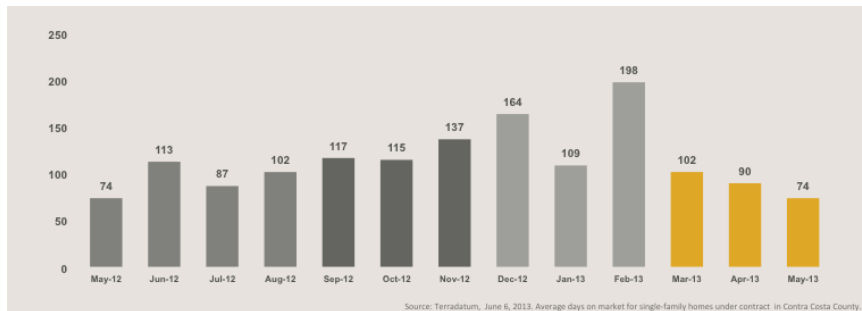

Tahoe/Truckee

Single-Family Homes

MONTHLY MARKET UPDATE

as of May 31, 2013

Median Sales Price

Months' Supply of Inventory

Average Days on Market

Sales Price as % of Original Price