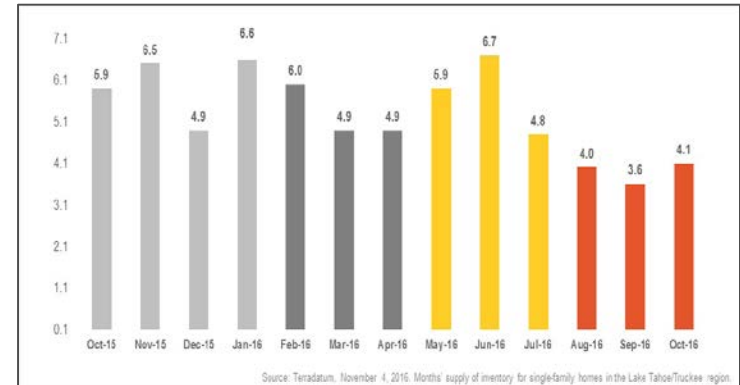

Lake Tahoe/Truckee Single-Family Homes

Monthly Real Estate Update *(as of November 4, 2016)*

Median Sales Price

Months' Supply of Inventory

Average Days on Market

Sales Price as % of Original Price