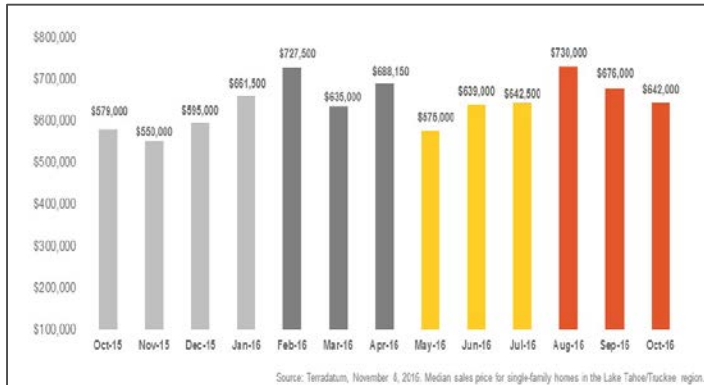

Lake Tahoe/Truckee Single-Family Homes

Monthly Real Estate Update *(as of November 4, 2016)*

Median Sales Price

Months' Supply of Inventory

Average Days on Market

Sales Price as % of Original Price