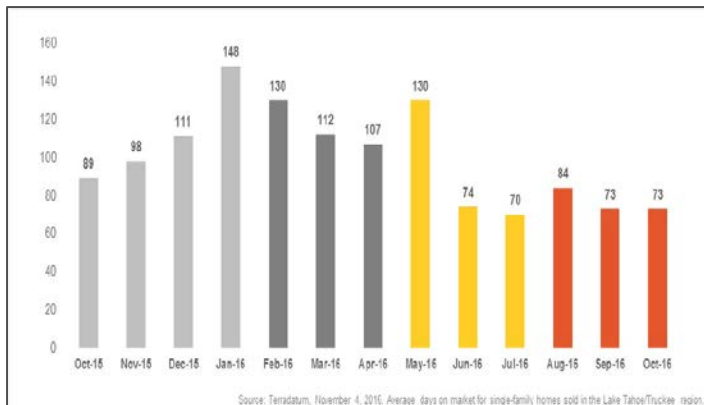

Lake Tahoe/Truckee Single-Family Homes

Monthly Real Estate Update *(as of November 4, 2016)*

Median Sales Price

Months' Supply of Inventory

Average Days on Market

Sales Price as % of Original Price