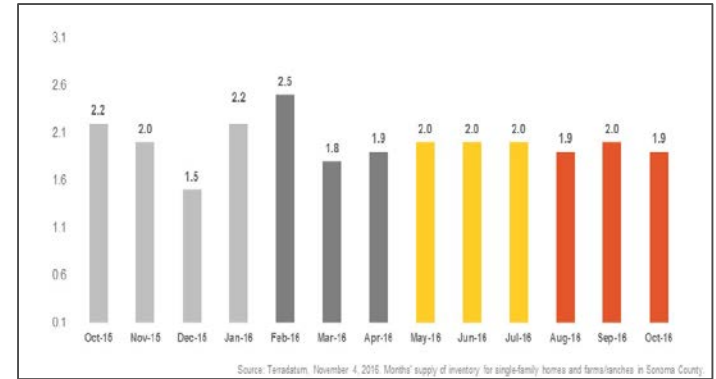

Sonoma County

Monthly Real Estate Update *(as of November 4, 2016)*

Median Sales Price

Months' Supply of Inventory

Average Days on Market

Sales Price as % of Original Price