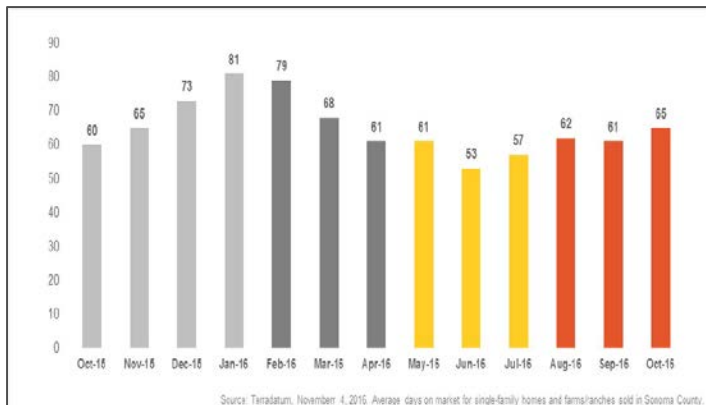

Sonoma County

Monthly Real Estate Update *(as of November 4, 2016)*

Median Sales Price

Months' Supply of Inventory

Average Days on Market

Sales Price as % of Original Price