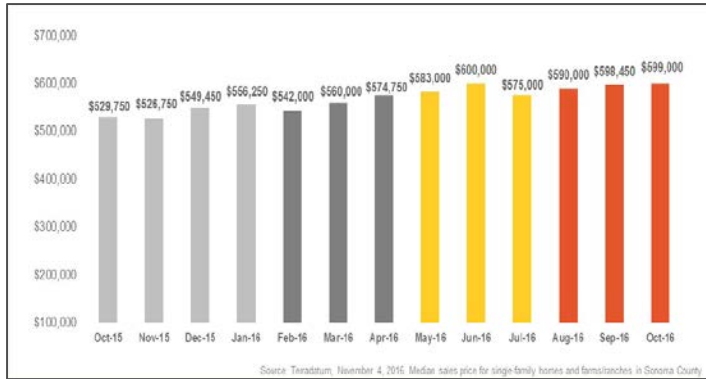

Sonoma County

Monthly Real Estate Update *(as of November 4, 2016)*

Median Sales Price

Months' Supply of Inventory

Average Days on Market

Sales Price as % of Original Price