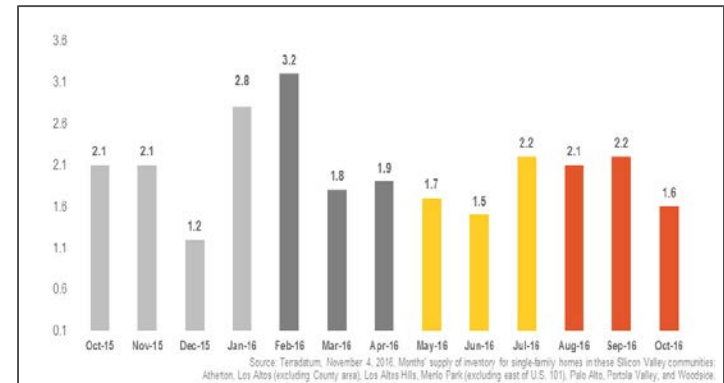

Silicon Valley

Monthly Real Estate Update *(as of November 4, 2016)*

Median Sales Price

Months' Supply of Inventory

Average Days on Market

Sales Price as % of Original Price