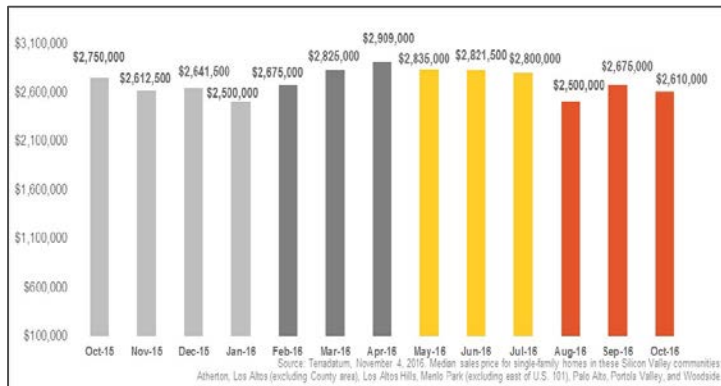

Silicon Valley

Monthly Real Estate Update *(as of November 4, 2016)*

Median Sales Price

Months' Supply of Inventory

Average Days on Market

Sales Price as % of Original Price