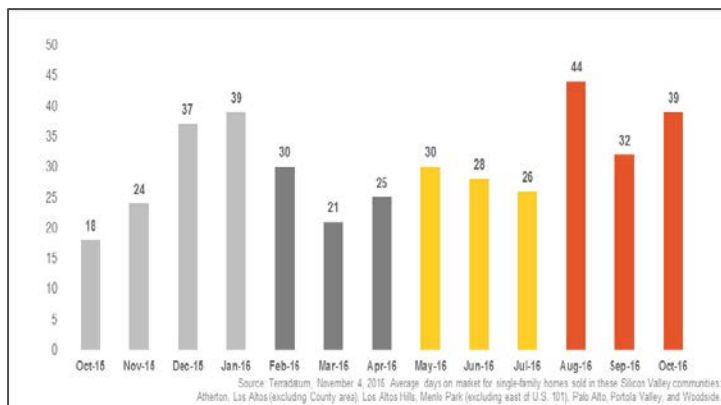

Silicon Valley

Monthly Real Estate Update *(as of November 4, 2016)*

Median Sales Price

Months' Supply of Inventory

Average Days on Market

Sales Price as % of Original Price