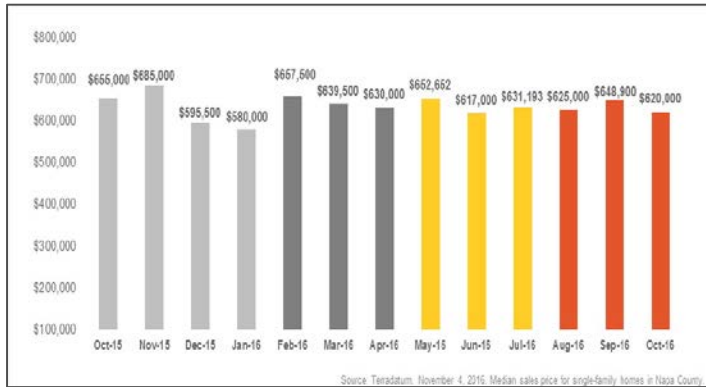

Napa County

Monthly Real Estate Update (As of November 4, 2016)

Median Sales Price

Months' Supply of Inventory

Average Days on Market

Sales Price as % of Original Price