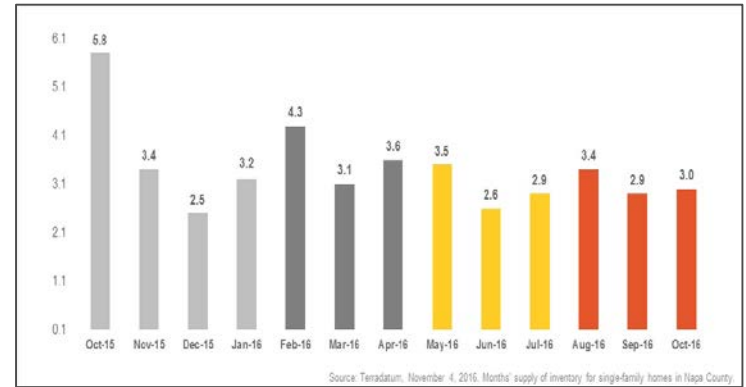

Napa County

Monthly Real Estate Update (As of November 4, 2016)

Median Sales Price

Months' Supply of Inventory

Average Days on Market

Sales Price as % of Original Price