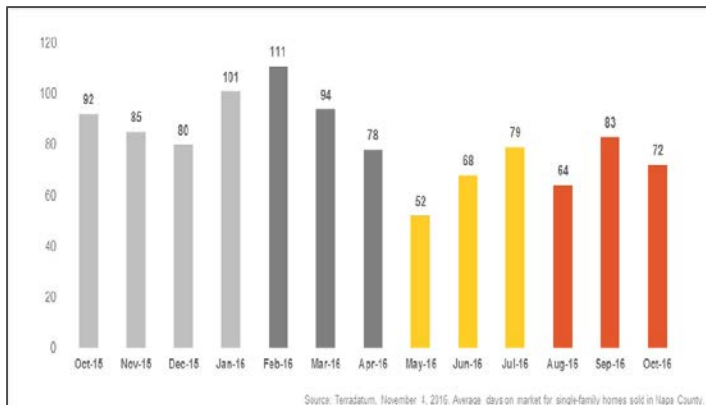

Napa County

Monthly Real Estate Update (As of November 4, 2016)

Median Sales Price

Months' Supply of Inventory

Average Days on Market

Sales Price as % of Original Price