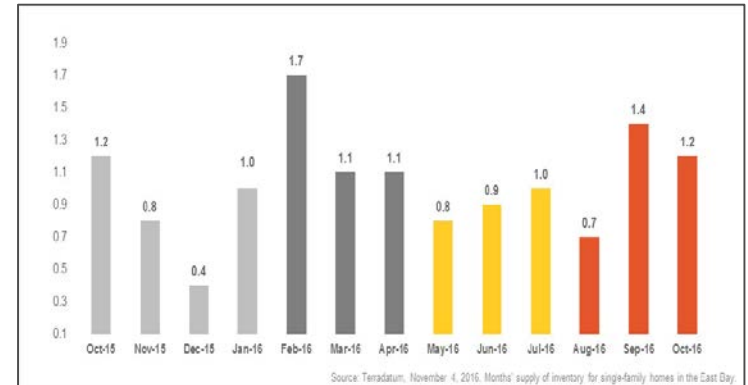

East Bay

Monthly Real Estate Update *(as of November 4, 2016)*

Median Sales Price

Months' Supply of Inventory

Average Days on Market

Sales Price as % of Original Price