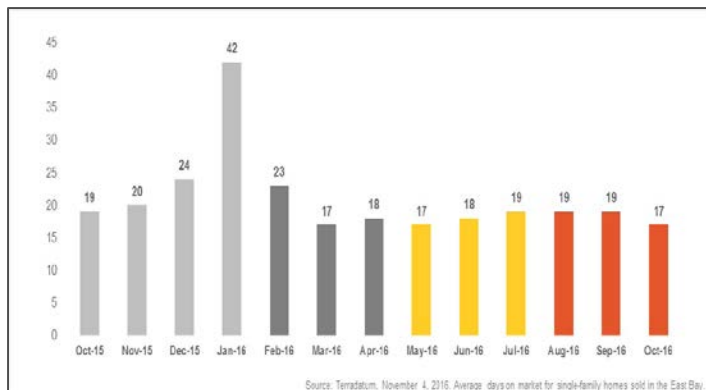

East Bay

Monthly Real Estate Update *(as of November 4, 2016)*

Median Sales Price

Months' Supply of Inventory

Average Days on Market

Sales Price as % of Original Price