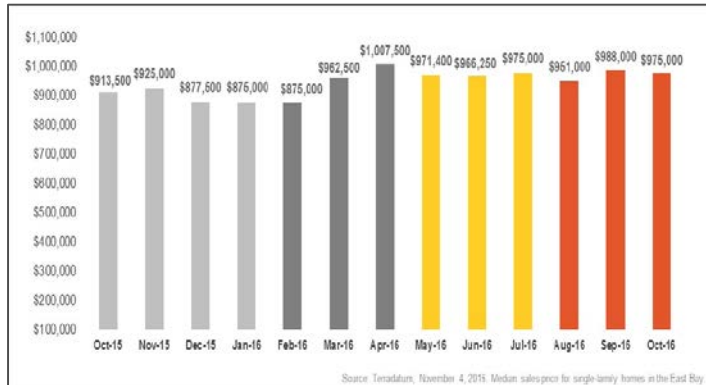

East Bay

Monthly Real Estate Update *(as of November 4, 2016)*

Median Sales Price

Months' Supply of Inventory

Average Days on Market

Sales Price as % of Original Price