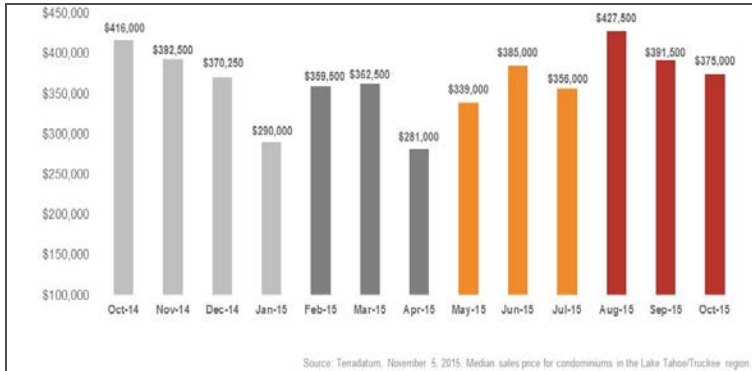

Lake Tahoe/Truckee Condominiums

Monthly Real Estate Update *(as of November 5, 2015)*

Median Sales Price

Months' Supply of Inventory

Average Days on Market

Sales Price as % of Original Price