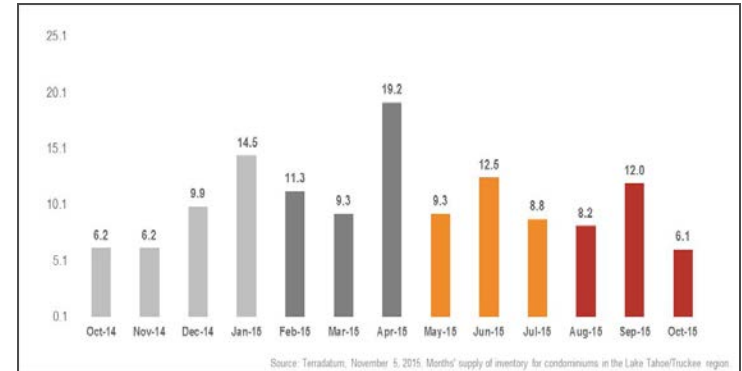

Lake Tahoe/Truckee Condominiums

Monthly Real Estate Update *(as of November 5, 2015)*

Median Sales Price

Months' Supply of Inventory

Average Days on Market

Sales Price as % of Original Price