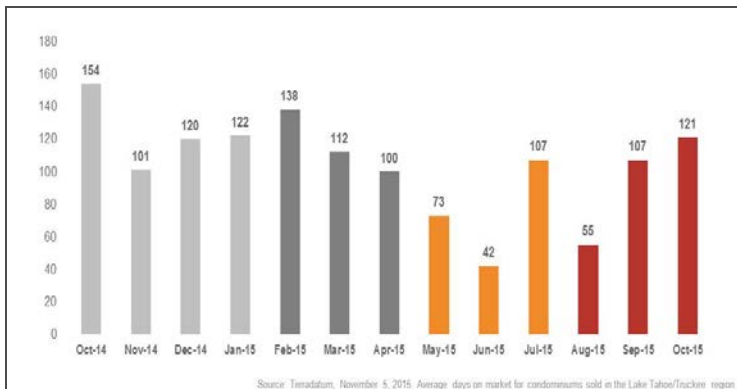

Lake Tahoe/Truckee Condominiums

Monthly Real Estate Update *(as of November 5, 2015)*

Median Sales Price

Months' Supply of Inventory

Average Days on Market

Sales Price as % of Original Price