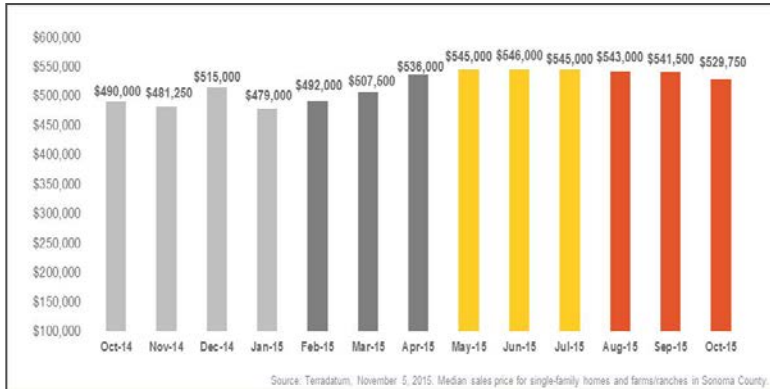

Sonoma County

Monthly Real Estate Update *(as of November 5, 2015)*

Median Sales Price

Months' Supply of Inventory

Average Days on Market

Sales Price as % of Original Price