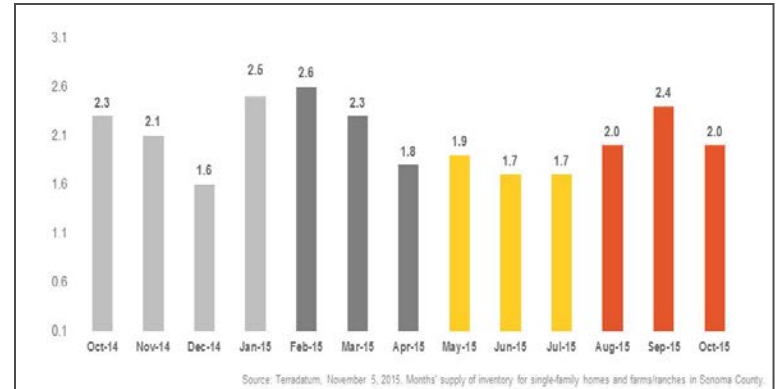

Sonoma County

Monthly Real Estate Update *(as of November 5, 2015)*

Median Sales Price

Months' Supply of Inventory

Average Days on Market

Sales Price as % of Original Price