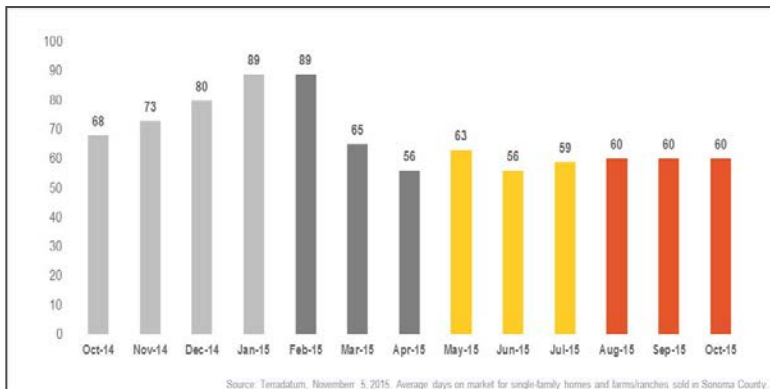

Sonoma County

Monthly Real Estate Update *(as of November 5, 2015)*

Median Sales Price

Months' Supply of Inventory

Average Days on Market

Sales Price as % of Original Price