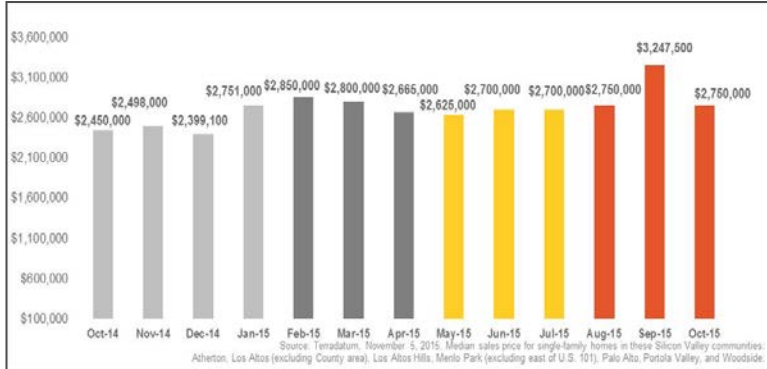

Silicon Valley

Monthly Real Estate Update (as of November 5, 2015)

Median Sales Price

Months' Supply of Inventory

Average Days on Market

Sales Price as % of Original Price