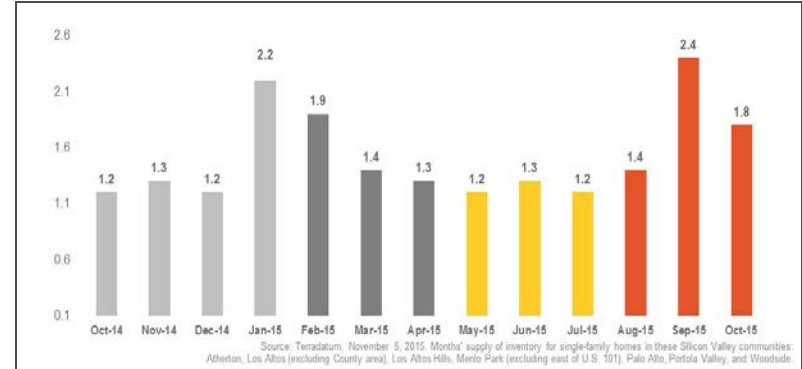

Silicon Valley

Monthly Real Estate Update (as of November 5, 2015)

Median Sales Price

Months' Supply of Inventory

Average Days on Market

Sales Price as % of Original Price