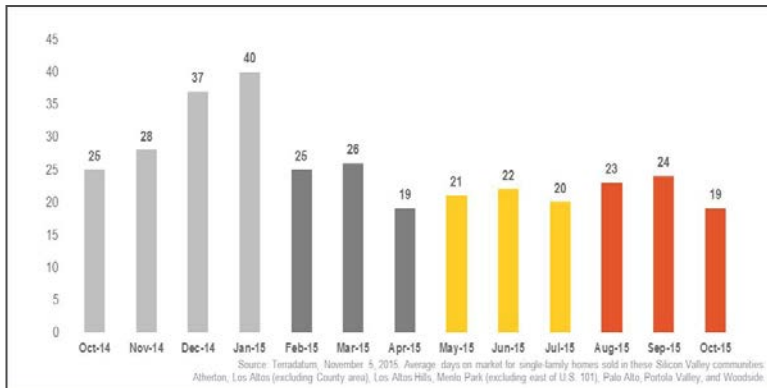

Silicon Valley

Monthly Real Estate Update (as of November 5, 2015)

Median Sales Price

Months' Supply of Inventory

Average Days on Market

Sales Price as % of Original Price