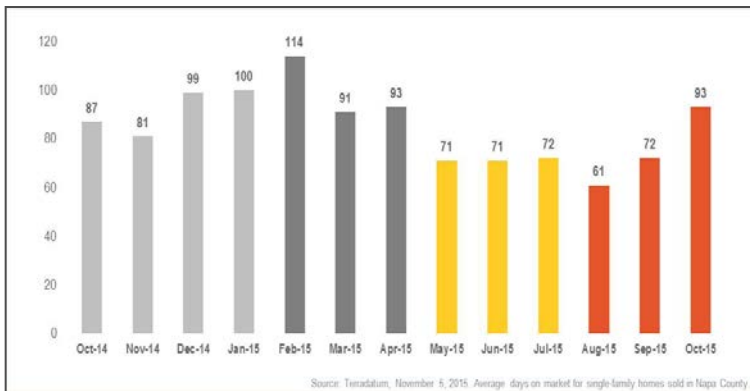

Napa County

Monthly Real Estate Update *(As of November 5, 2015)*

Median Sales Price

Months' Supply of Inventory

Average Days on Market

Sales Price as % of Original Price