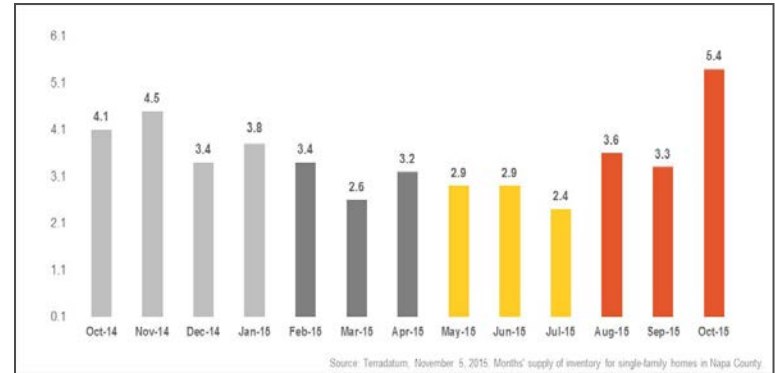

Napa County

Monthly Real Estate Update *(As of November 5, 2015)*

Median Sales Price

Months' Supply of Inventory

Average Days on Market

Sales Price as % of Original Price