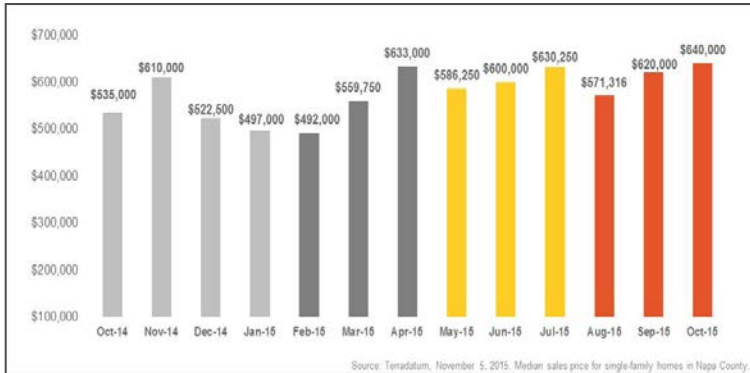

Napa County

Monthly Real Estate Update *(As of November 5, 2015)*

Median Sales Price

Months' Supply of Inventory

Average Days on Market

Sales Price as % of Original Price