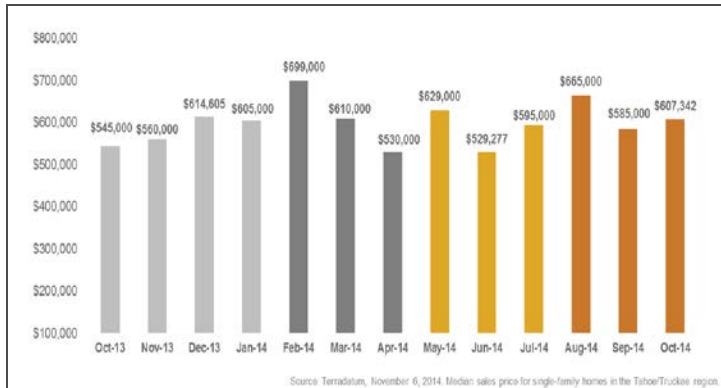

Tahoe/Truckee Single-Family Homes

Monthly Market Update (as of November 6, 2014)

Median Sales Price

Months' Supply of Inventory

Average Days on Market

Sales Price as % of Original Price