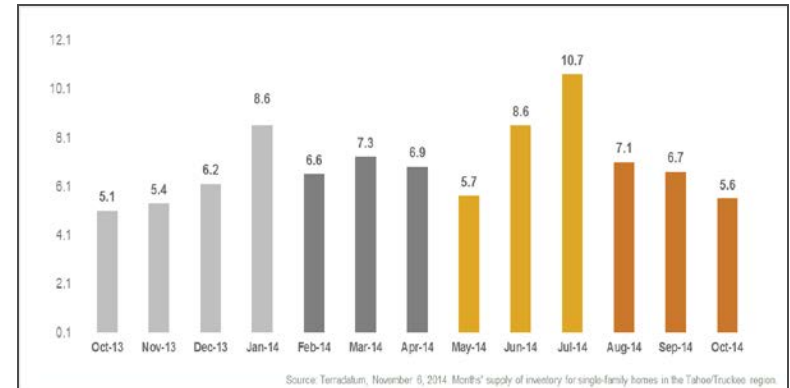

Tahoe/Truckee Single-Family Homes

Monthly Market Update (as of November 6, 2014)

Median Sales Price

Months' Supply of Inventory

Average Days on Market

Sales Price as % of Original Price