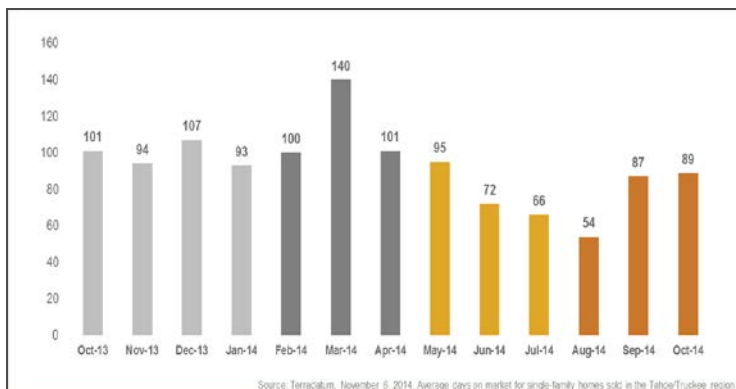

Tahoe/Truckee Single-Family Homes

Monthly Market Update (as of November 6, 2014)

Median Sales Price

Months' Supply of Inventory

Average Days on Market

Sales Price as % of Original Price