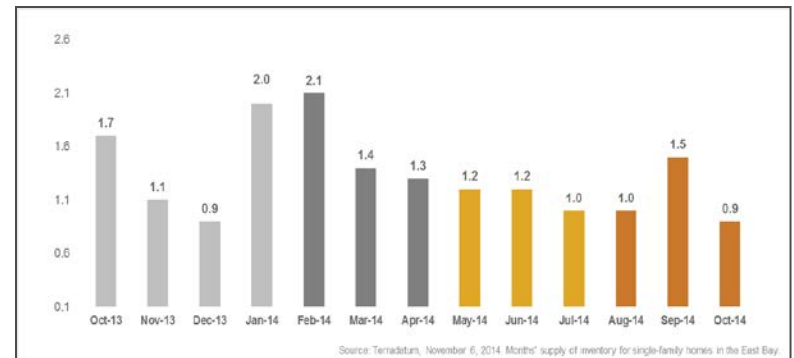

East Bay

Monthly Market Update *(as of November 6, 2014)*

Median Sales Price

Months' Supply of Inventory

Average Days on Market

Sales Price as % of Original Price