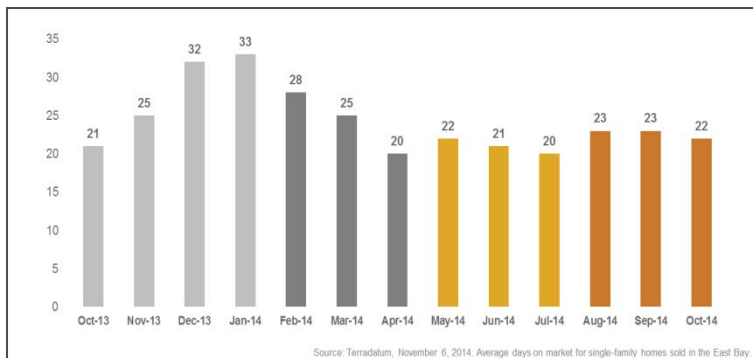

East Bay

Monthly Market Update *(as of November 6, 2014)*

Median Sales Price

Months' Supply of Inventory

Average Days on Market

Sales Price as % of Original Price