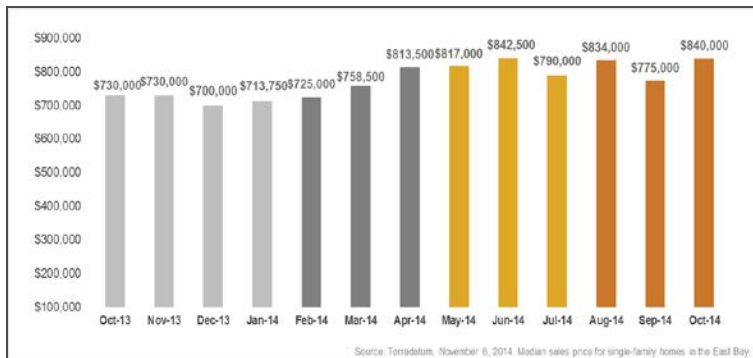

East Bay

Monthly Market Update *(as of November 6, 2014)*

Median Sales Price

Months' Supply of Inventory

Average Days on Market

Sales Price as % of Original Price