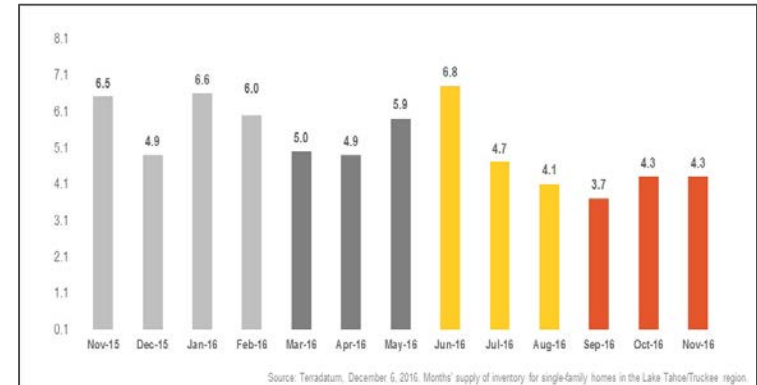

Months' Supply of Inventory