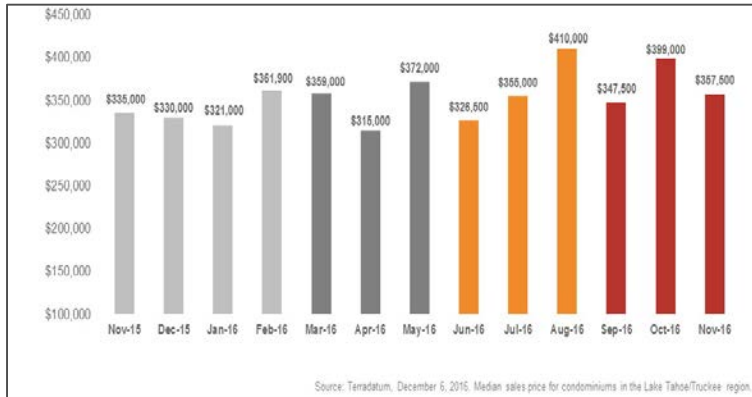

Lake Tahoe/Truckee Condominiums

Monthly Real Estate Update *(as of December 6, 2016)*

Median Sales Price

Months' Supply of Inventory

Average Days on Market

Sales Price as % of Original Price