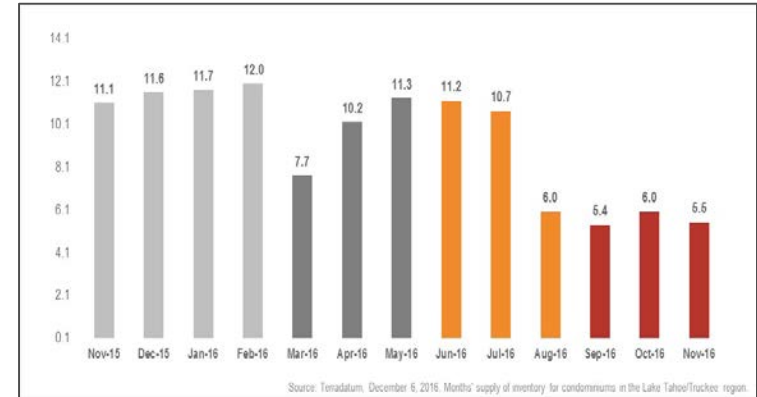

Lake Tahoe/Truckee Condominiums

Monthly Real Estate Update *(as of December 6, 2016)*

Median Sales Price

Months' Supply of Inventory

Average Days on Market

Sales Price as % of Original Price