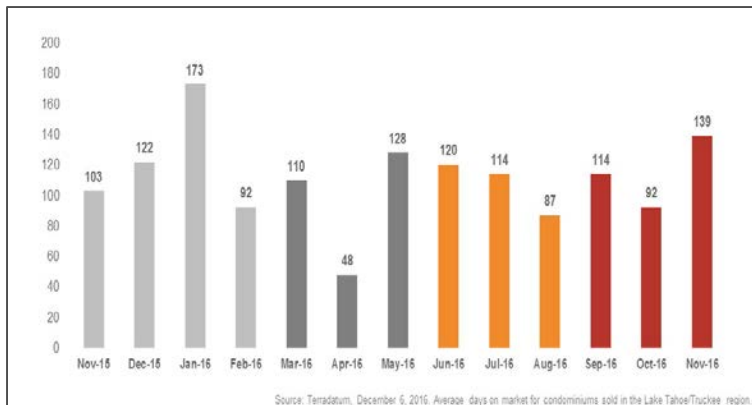

Lake Tahoe/Truckee Condominiums

Monthly Real Estate Update *(as of December 6, 2016)*

Median Sales Price

Months' Supply of Inventory

Average Days on Market

Sales Price as % of Original Price