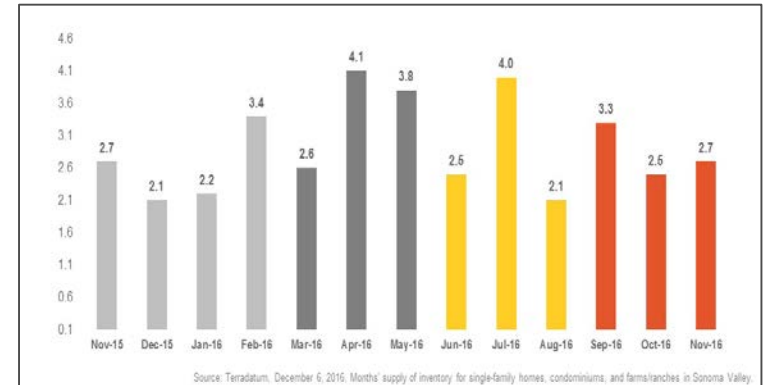

Sonoma Valley

Monthly Real Estate Update *(as of December 6, 2016)*

Median Sales Price

Months' Supply of Inventory

Average Days on Market

Sales Price as % of Original Price