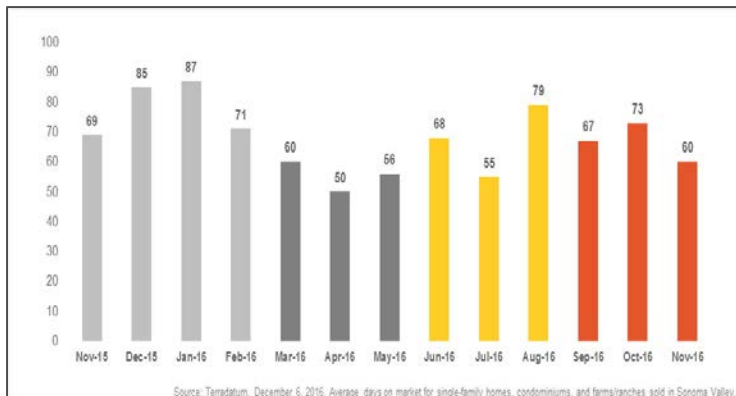

Sonoma Valley

Monthly Real Estate Update *(as of December 6, 2016)*

Median Sales Price

Months' Supply of Inventory

Average Days on Market

Sales Price as % of Original Price