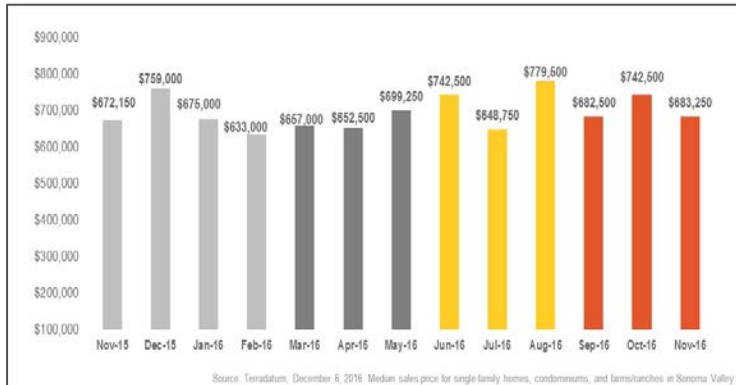

Sonoma Valley

Monthly Real Estate Update *(as of December 6, 2016)*

Median Sales Price

Months' Supply of Inventory

Average Days on Market

Sales Price as % of Original Price