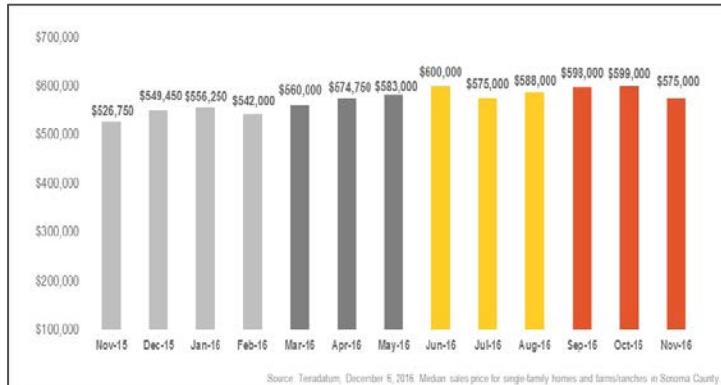

Sonoma County

Monthly Real Estate Update *(as of December 6, 2016)*

Median Sales Price

Months' Supply of Inventory

Average Days on Market

Sales Price as % of Original Price