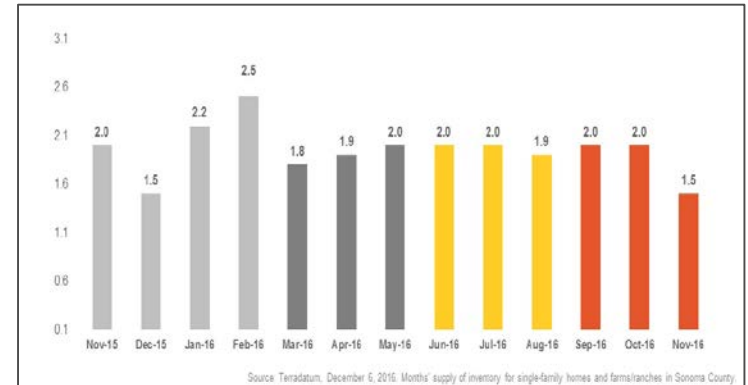

Sonoma County

Monthly Real Estate Update *(as of December 6, 2016)*

Median Sales Price

Months' Supply of Inventory

Average Days on Market

Sales Price as % of Original Price