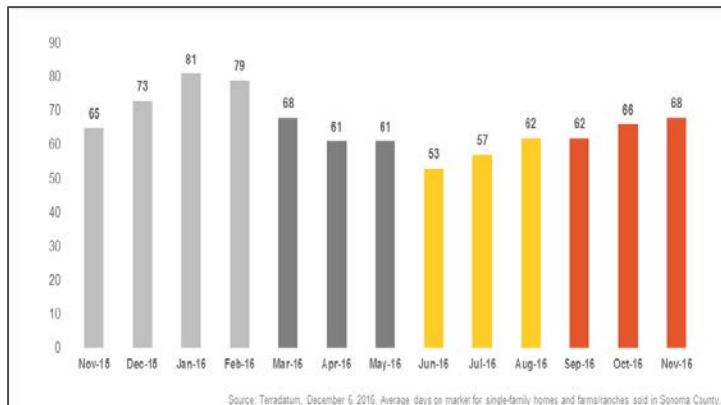

Sonoma County

Monthly Real Estate Update *(as of December 6, 2016)*

Median Sales Price

Months' Supply of Inventory

Average Days on Market

Sales Price as % of Original Price