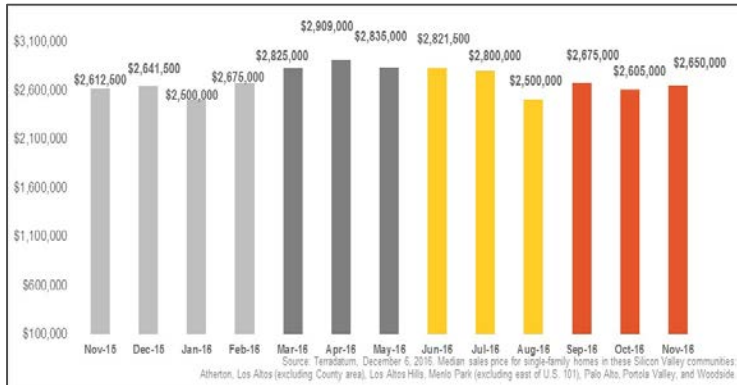

Silicon Valley

Monthly Real Estate Update *(as of December 6, 2016)*

Median Sales Price

Months' Supply of Inventory

Average Days on Market

Sales Price as % of Original Price