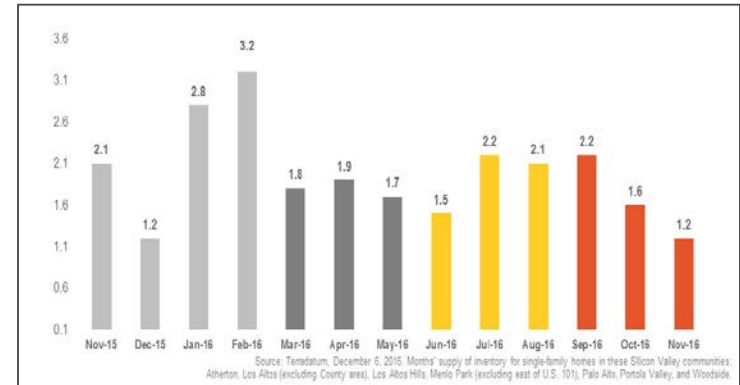

Silicon Valley

Monthly Real Estate Update *(as of December 6, 2016)*

Median Sales Price

Months' Supply of Inventory

Average Days on Market

Sales Price as % of Original Price