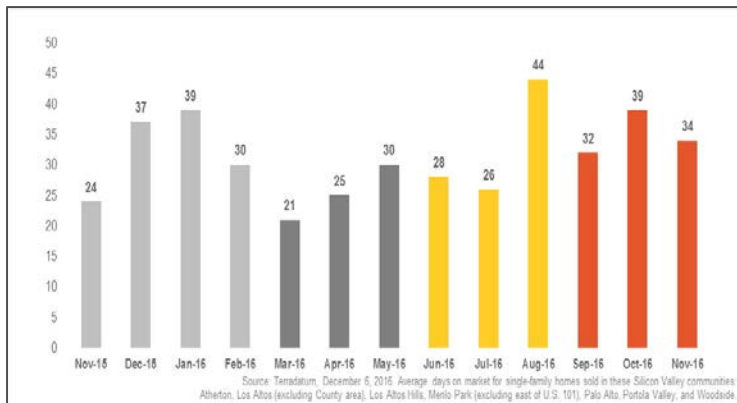

Silicon Valley

Monthly Real Estate Update *(as of December 6, 2016)*

Median Sales Price

Months' Supply of Inventory

Average Days on Market

Sales Price as % of Original Price