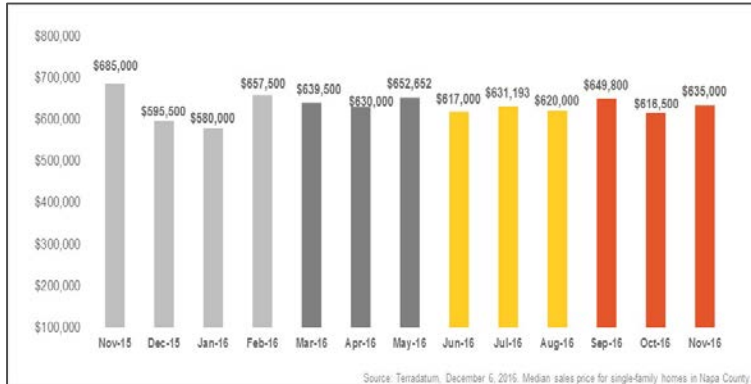

Napa County

Monthly Real Estate Update *(As of December 6, 2016)*

Median Sales Price

Months' Supply of Inventory

Average Days on Market

Sales Price as % of Original Price