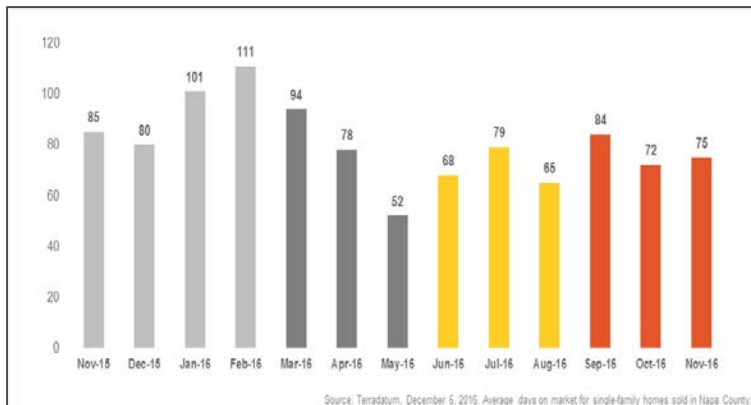

Napa County

Monthly Real Estate Update *(As of December 6, 2016)*

Median Sales Price

Months' Supply of Inventory

Average Days on Market

Sales Price as % of Original Price