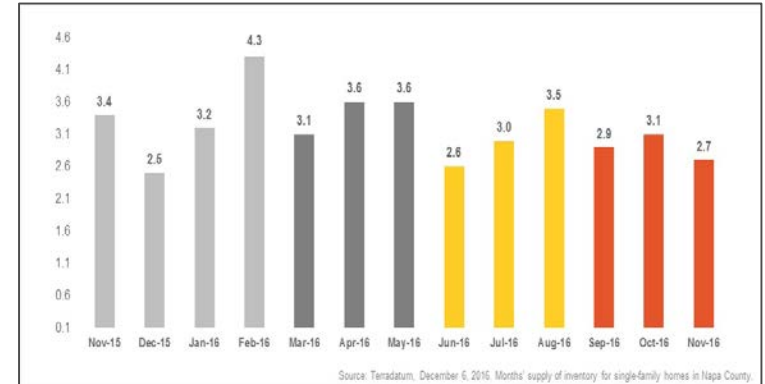

Napa County

Monthly Real Estate Update *(As of December 6, 2016)*

Median Sales Price

Months' Supply of Inventory

Average Days on Market

Sales Price as % of Original Price