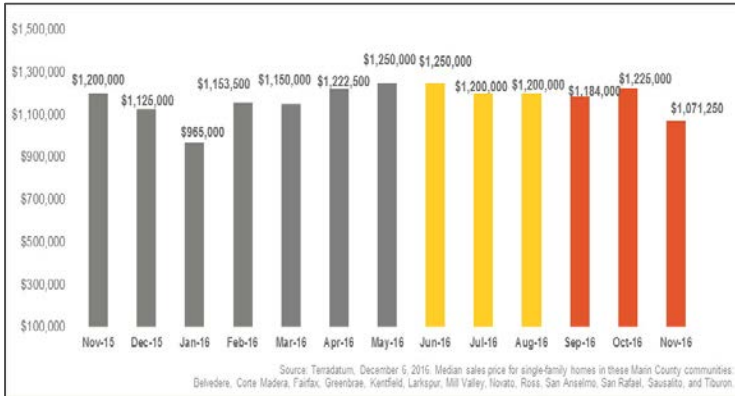

Marin County

Monthly Real Estate Update *(as of December 6, 2016)*

Median Sales Price

Months' Supply of Inventory

Average Days on Market

Sales Price as % of Original Price