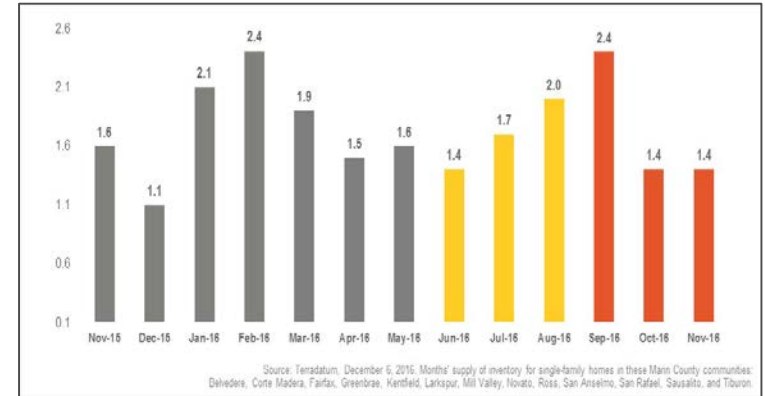

Marin County

Monthly Real Estate Update *(as of December 6, 2016)*

Median Sales Price

Months' Supply of Inventory

Average Days on Market

Sales Price as % of Original Price