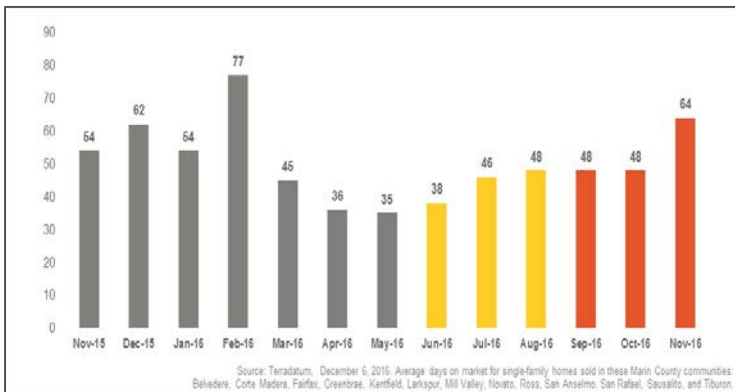

Marin County

Monthly Real Estate Update *(as of December 6, 2016)*

Median Sales Price

Months' Supply of Inventory

Average Days on Market

Sales Price as % of Original Price