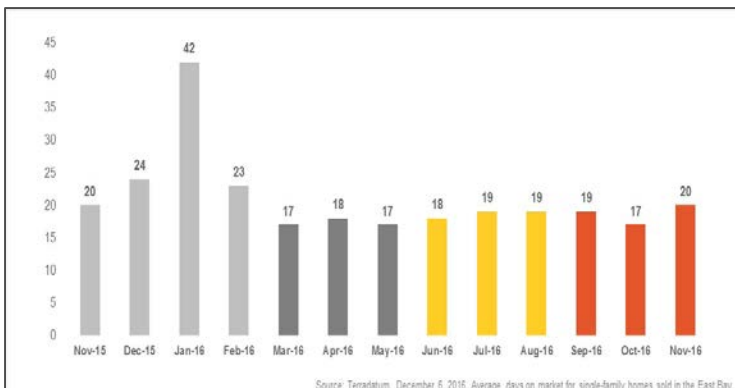

East Bay

Monthly Real Estate Update *(as of December 6, 2016)*

Median Sales Price

Months' Supply of Inventory

Average Days on Market

Sales Price as % of Original Price