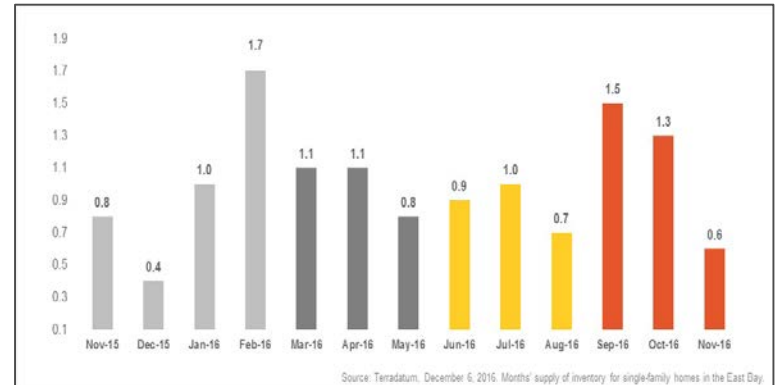

East Bay

Monthly Real Estate Update *(as of December 6, 2016)*

Median Sales Price

Months' Supply of Inventory

Average Days on Market

Sales Price as % of Original Price