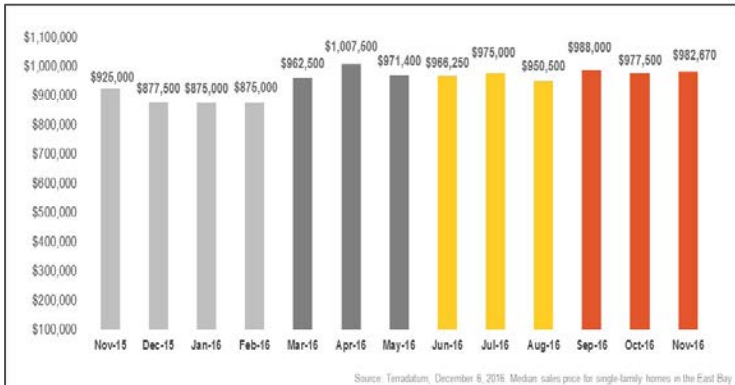

East Bay

Monthly Real Estate Update *(as of December 6, 2016)*

Median Sales Price

Months' Supply of Inventory

Average Days on Market

Sales Price as % of Original Price