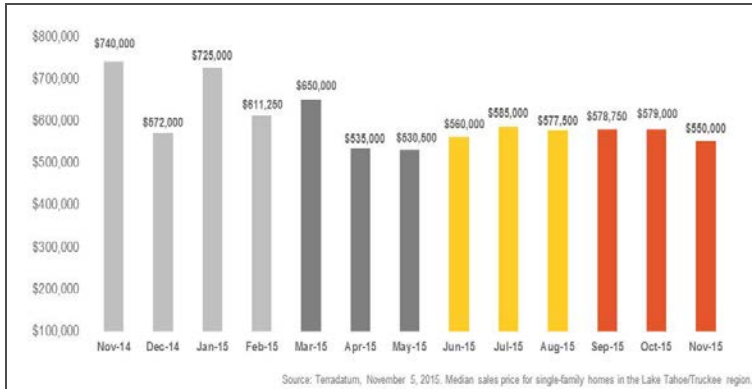

Lake Tahoe/Truckee Single-Family Homes

Monthly Real Estate Update *(as of December 4, 2015)*

Median Sales Price

Months' Supply of Inventory

Average Days on Market

Sales Price as % of Original Price