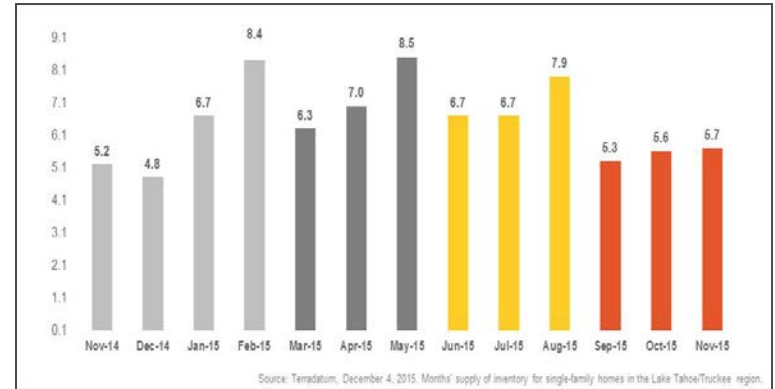

Lake Tahoe/Truckee Single-Family Homes

Monthly Real Estate Update *(as of December 4, 2015)*

Median Sales Price

Months' Supply of Inventory

Average Days on Market

Sales Price as % of Original Price