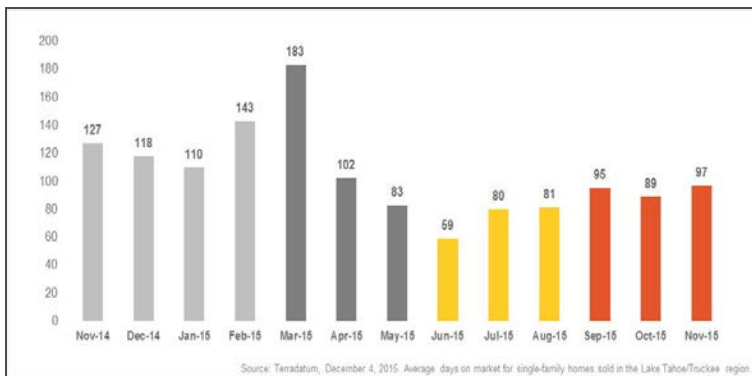

Lake Tahoe/Truckee Single-Family Homes

Monthly Real Estate Update *(as of December 4, 2015)*

Median Sales Price

Months' Supply of Inventory

Average Days on Market

Sales Price as % of Original Price