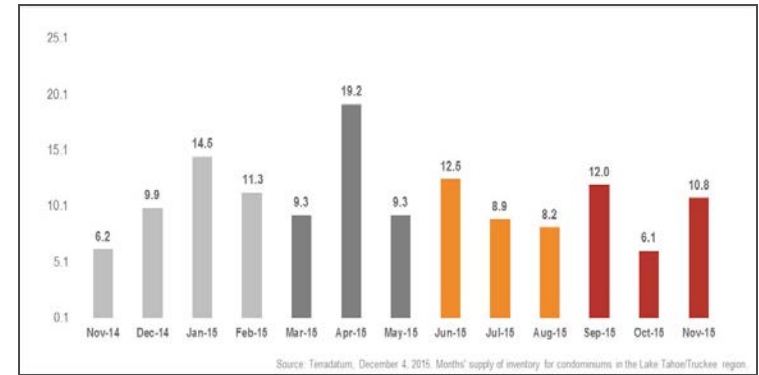

Lake Tahoe/Truckee Condominiums

Monthly Real Estate Update *(as of December 4, 2015)*

Median Sales Price

Months' Supply of Inventory

Average Days on Market

Sales Price as % of Original Price