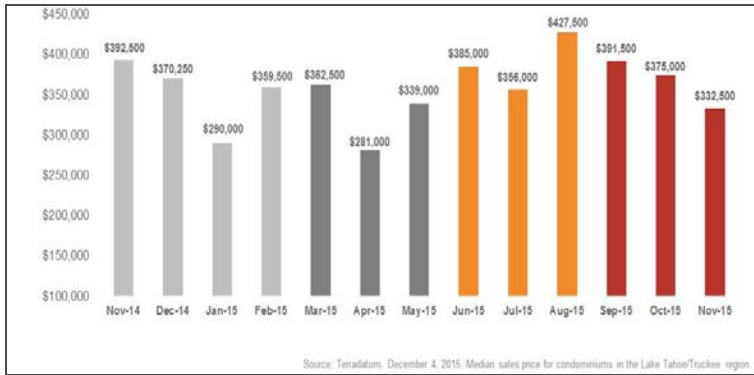

Lake Tahoe/Truckee Condominiums

Monthly Real Estate Update *(as of December 4, 2015)*

Median Sales Price

Months' Supply of Inventory

Average Days on Market

Sales Price as % of Original Price