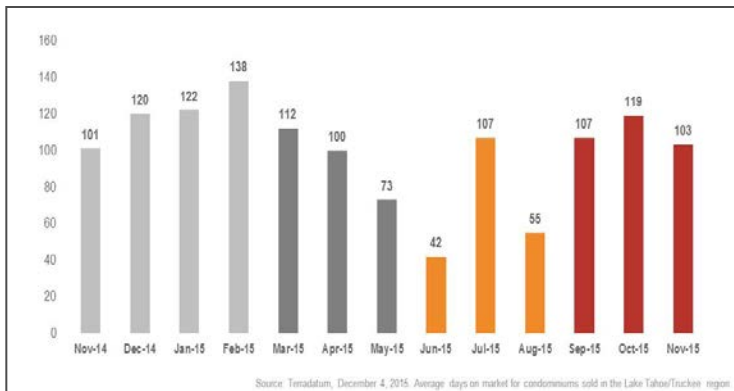

Lake Tahoe/Truckee Condominiums

Monthly Real Estate Update *(as of December 4, 2015)*

Median Sales Price

Months' Supply of Inventory

Average Days on Market

Sales Price as % of Original Price