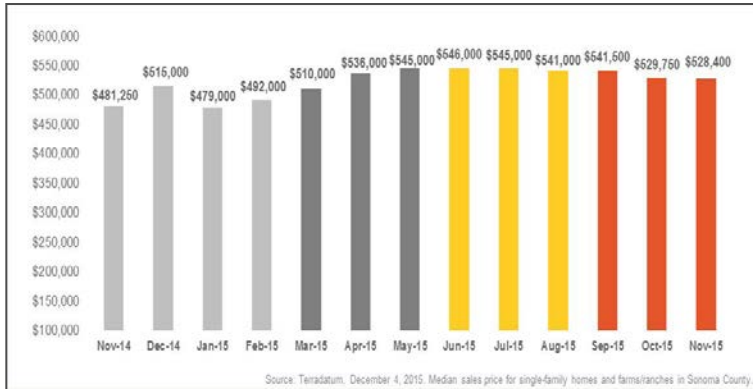

Sonoma County

Monthly Real Estate Update *(as of December 4, 2015)*

Median Sales Price

Months' Supply of Inventory

Average Days on Market

Sales Price as % of Original Price