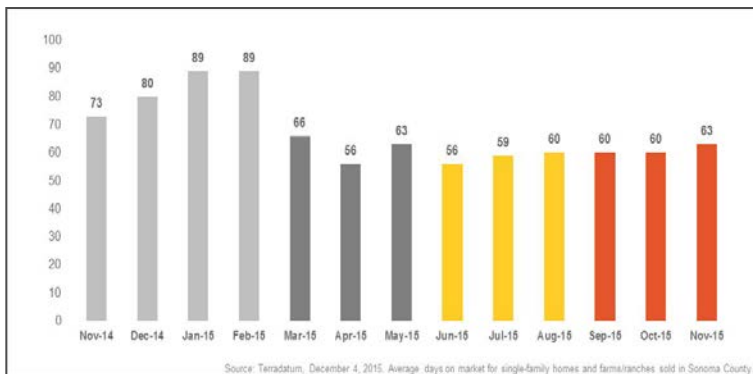

Sonoma County

Monthly Real Estate Update *(as of December 4, 2015)*

Median Sales Price

Months' Supply of Inventory

Average Days on Market

Sales Price as % of Original Price