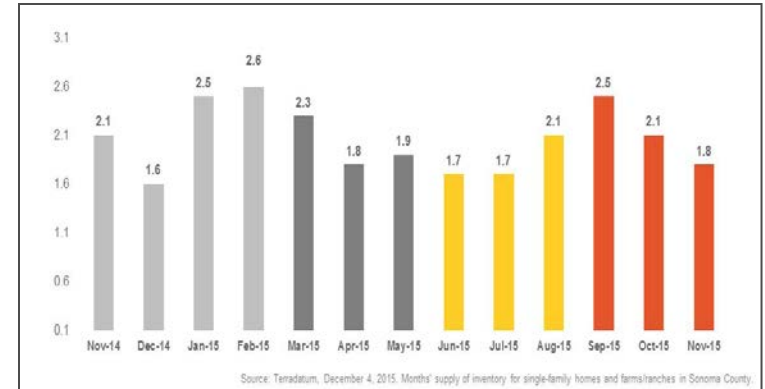

Sonoma County

Monthly Real Estate Update *(as of December 4, 2015)*

Median Sales Price

Months' Supply of Inventory

Average Days on Market

Sales Price as % of Original Price