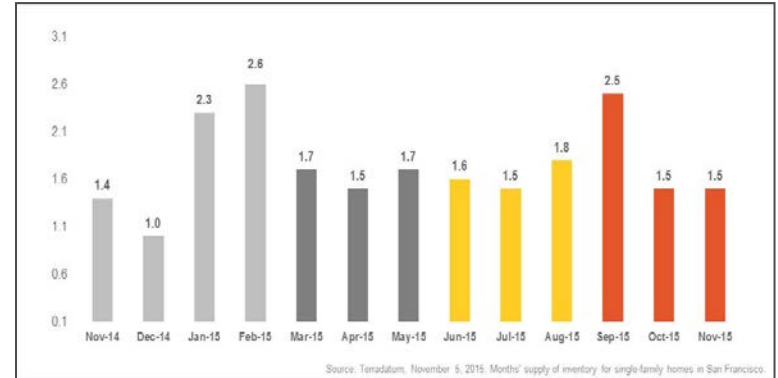

San Francisco Single-Family Homes

Monthly Real Estate Update *(as of December 4, 2015)*

Median Sales Price

Months' Supply of Inventory

Average Days on Market

Sales Price as % of Original Price