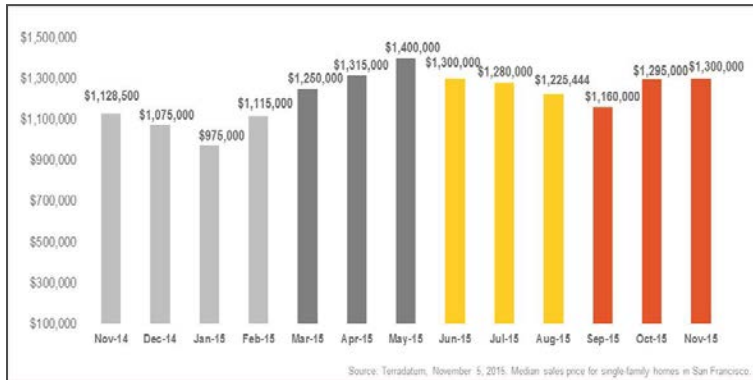

San Francisco Single-Family Homes

Monthly Real Estate Update *(as of December 4, 2015)*

Median Sales Price

Months' Supply of Inventory

Average Days on Market

Sales Price as % of Original Price