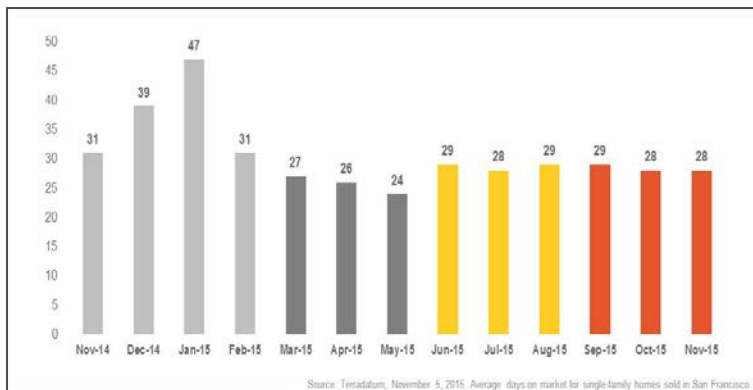

San Francisco Single-Family Homes

Monthly Real Estate Update *(as of December 4, 2015)*

Median Sales Price

Months' Supply of Inventory

Average Days on Market

Sales Price as % of Original Price