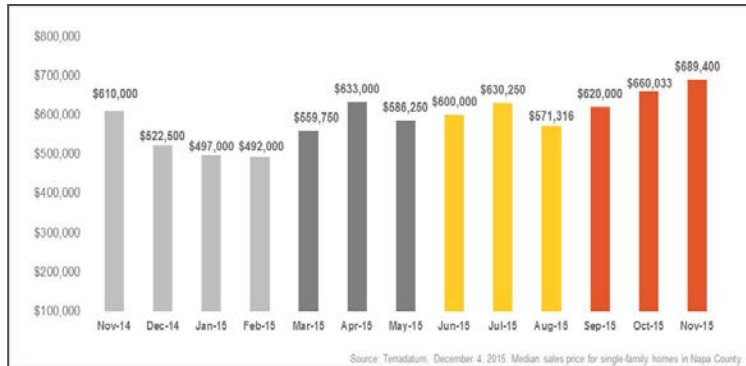

Napa County

Monthly Real Estate Update *(As of December 4, 2015)*

Median Sales Price

Months' Supply of Inventory

Average Days on Market

Sales Price as % of Original Price