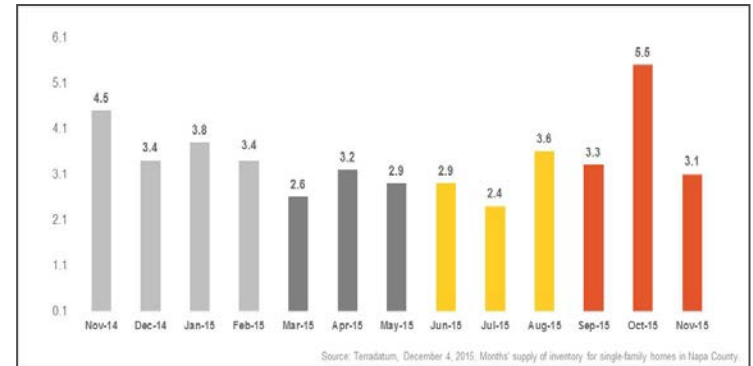

Napa County

Monthly Real Estate Update *(As of December 4, 2015)*

Median Sales Price

Months' Supply of Inventory

Average Days on Market

Sales Price as % of Original Price