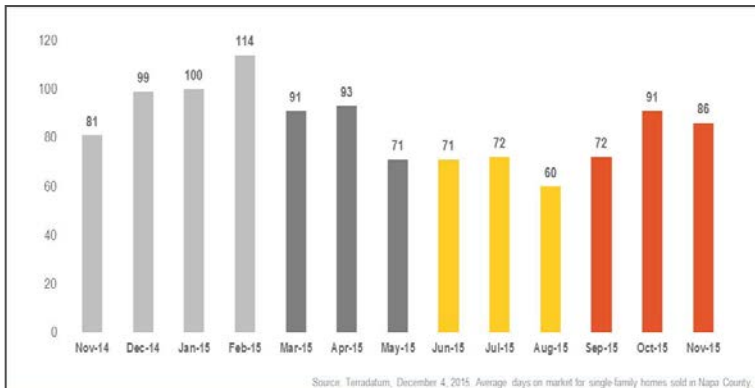

Napa County

Monthly Real Estate Update *(As of December 4, 2015)*

Median Sales Price

Months' Supply of Inventory

Average Days on Market

Sales Price as % of Original Price