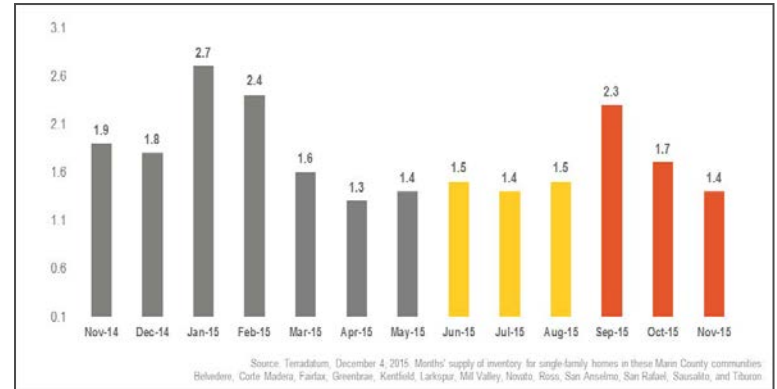

Marin County

Monthly Real Estate Update *(as of December 4, 2015)*

Median Sales Price

Months' Supply of Inventory

Average Days on Market

Sales Price as % of Original Price