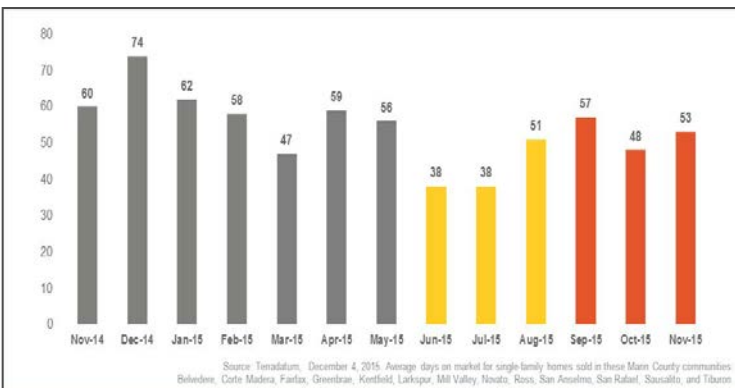

Marin County

Monthly Real Estate Update *(as of December 4, 2015)*

Median Sales Price

Months' Supply of Inventory

Average Days on Market

Sales Price as % of Original Price