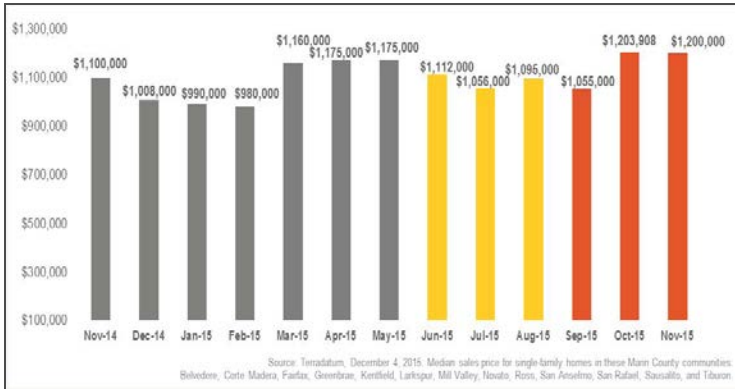

Marin County

Monthly Real Estate Update *(as of December 4, 2015)*

Median Sales Price

Months' Supply of Inventory

Average Days on Market

Sales Price as % of Original Price