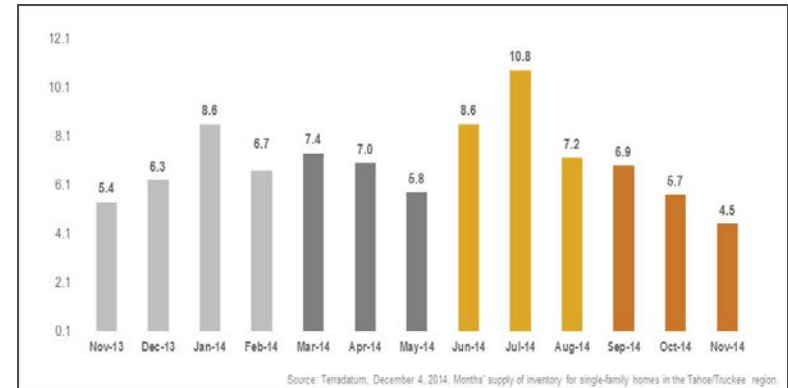

Tahoe/Truckee Single-Family Homes

Monthly Market Update (as of December 4, 2014)

Median Sales Price

Months' Supply of Inventory

Average Days on Market

Sales Price as % of Original Price