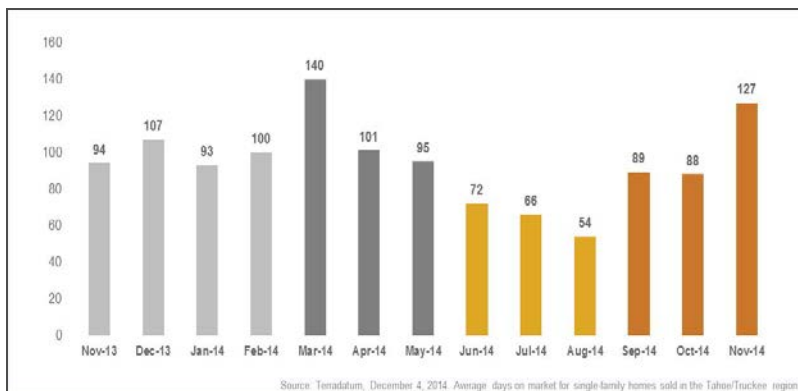

Tahoe/Truckee Single-Family Homes

Monthly Market Update (as of December 4, 2014)

Median Sales Price

Months' Supply of Inventory

Average Days on Market

Sales Price as % of Original Price