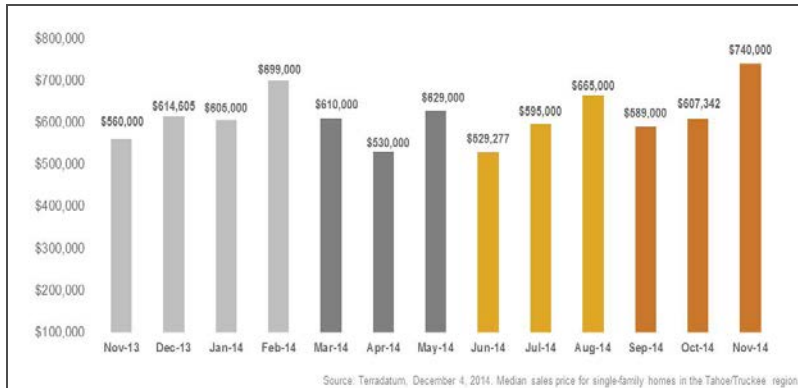

Tahoe/Truckee Single-Family Homes

Monthly Market Update (as of December 4, 2014)

Median Sales Price

Months' Supply of Inventory

Average Days on Market

Sales Price as % of Original Price