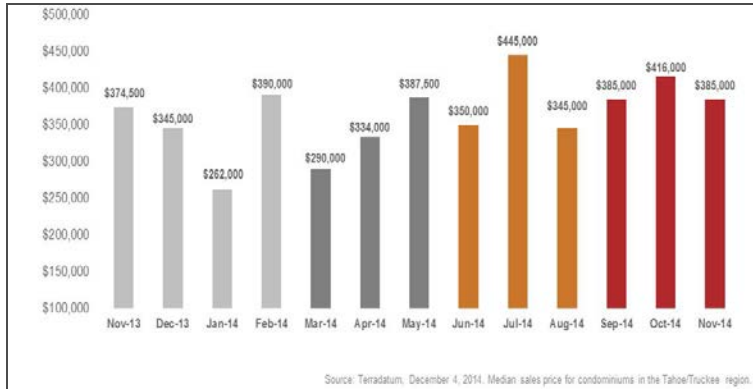

Tahoe/Truckee Condominiums

Monthly Market Update *(as of December 4, 2014)*

Median Sales Price

Months' Supply of Inventory

Average Days on Market

Sales Price as % of Original Price