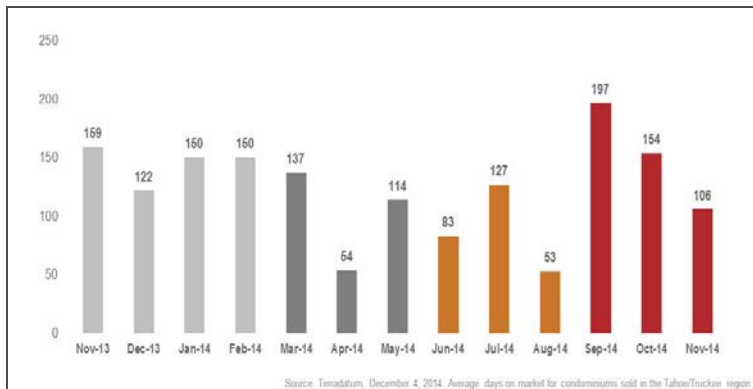

Tahoe/Truckee Condominiums

Monthly Market Update *(as of December 4, 2014)*

Median Sales Price

Months' Supply of Inventory

Average Days on Market

Sales Price as % of Original Price