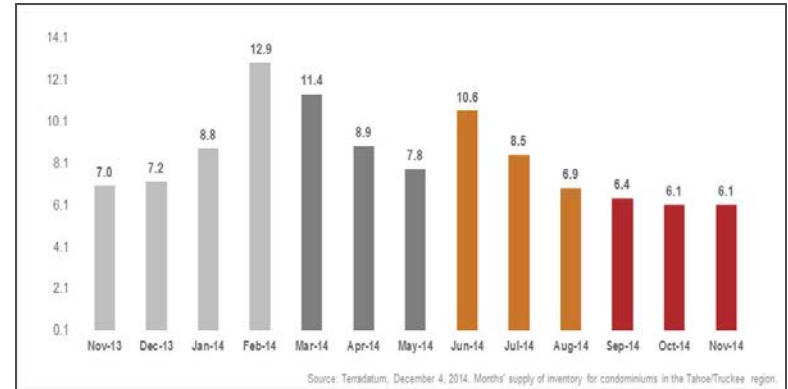

Tahoe/Truckee Condominiums

Monthly Market Update *(as of December 4, 2014)*

Median Sales Price

Months' Supply of Inventory

Average Days on Market

Sales Price as % of Original Price