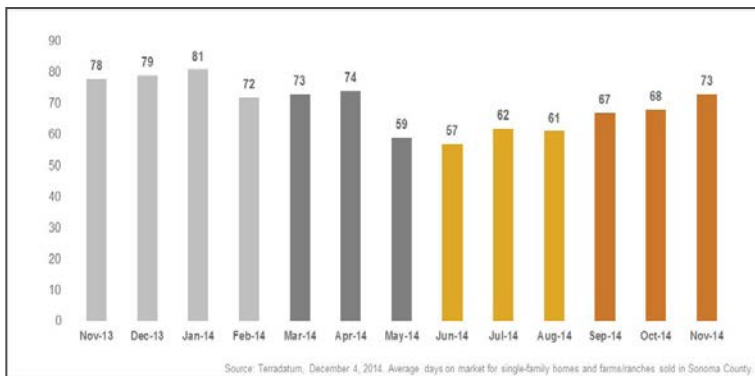

Sonoma County

Monthly Market Update *(as of December 4, 2014)*

Median Sales Price

Months' Supply of Inventory

Average Days on Market

Sales Price as % of Original Price