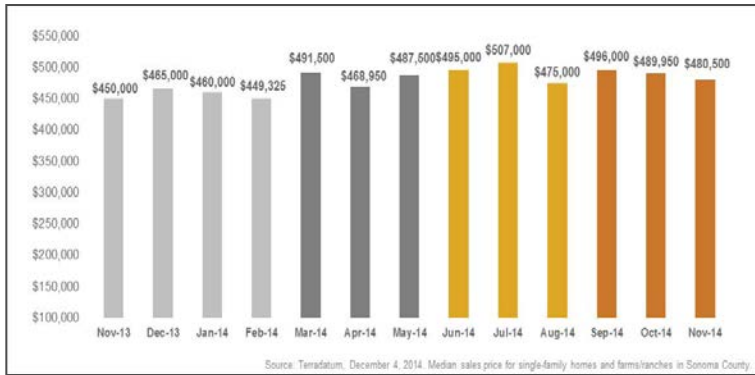

Sonoma County

Monthly Market Update *(as of December 4, 2014)*

Median Sales Price

Months' Supply of Inventory

Average Days on Market

Sales Price as % of Original Price