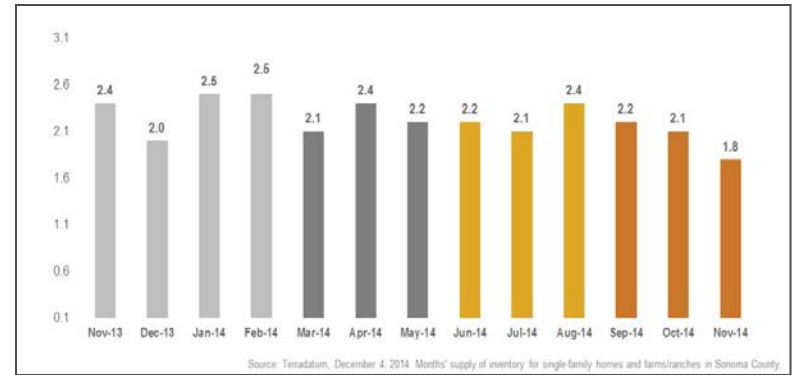

Sonoma County

Monthly Market Update *(as of December 4, 2014)*

Median Sales Price

Months' Supply of Inventory

Average Days on Market

Sales Price as % of Original Price