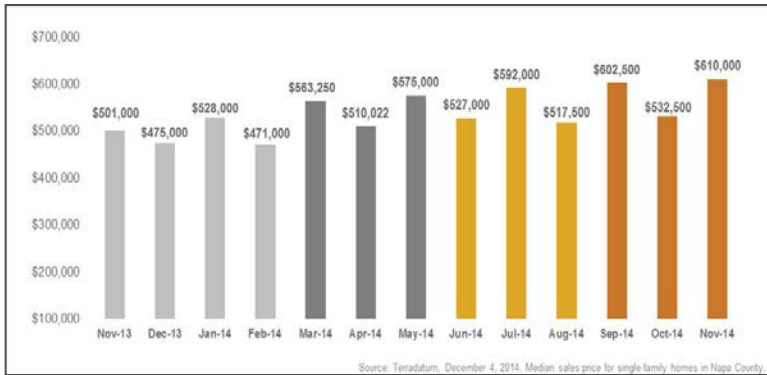

Napa County

Monthly Market Update (As of December 4, 2014)

Median Sales Price

Months' Supply of Inventory

Average Days on Market

Sales Price as % of Original Price