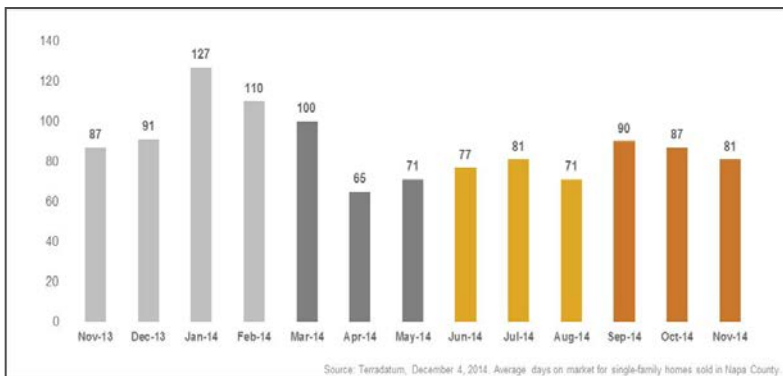

Napa County

Monthly Market Update (As of December 4, 2014)

Median Sales Price

Months' Supply of Inventory

Average Days on Market

Sales Price as % of Original Price