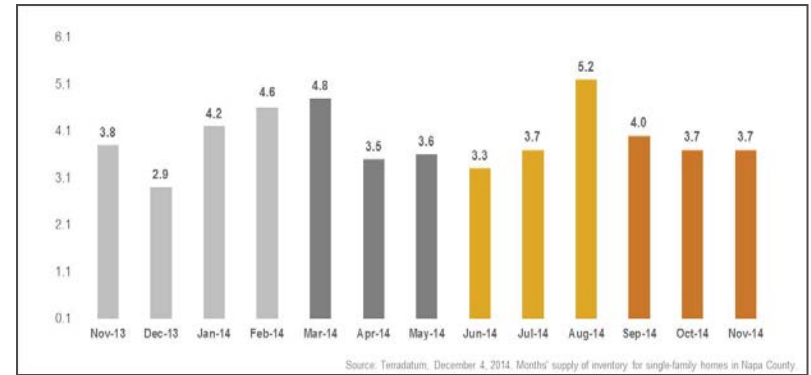

Napa County

Monthly Market Update (As of December 4, 2014)

Median Sales Price

Months' Supply of Inventory

Average Days on Market

Sales Price as % of Original Price