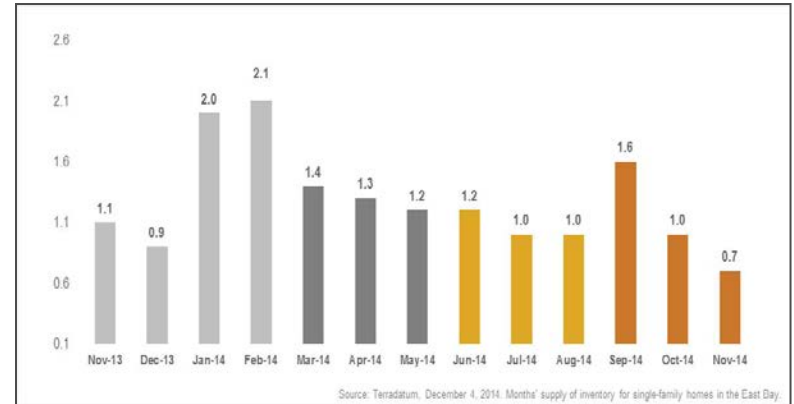

East Bay

Monthly Market Update *(as of December 4, 2014)*

Median Sales Price

Months' Supply of Inventory

Average Days on Market

Sales Price as % of Original Price