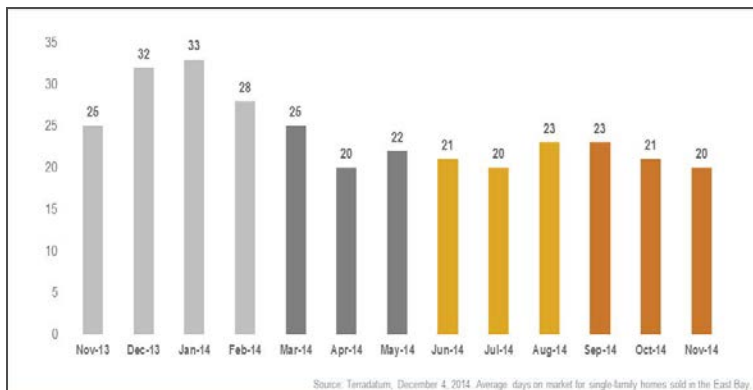

East Bay

Monthly Market Update *(as of December 4, 2014)*

Median Sales Price

Months' Supply of Inventory

Average Days on Market

Sales Price as % of Original Price