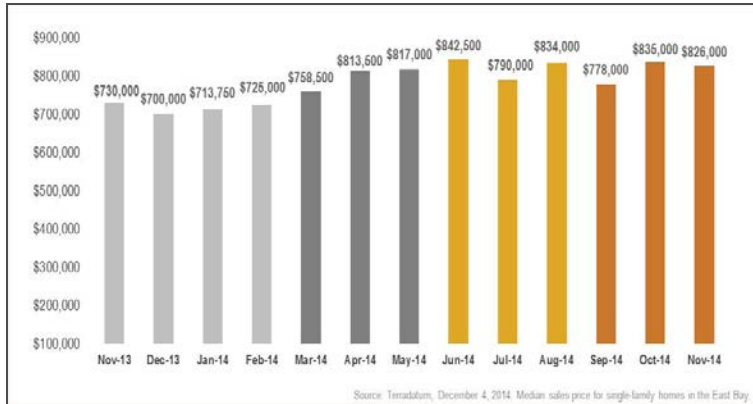

East Bay

Monthly Market Update *(as of December 4, 2014)*

Median Sales Price

Months' Supply of Inventory

Average Days on Market

Sales Price as % of Original Price