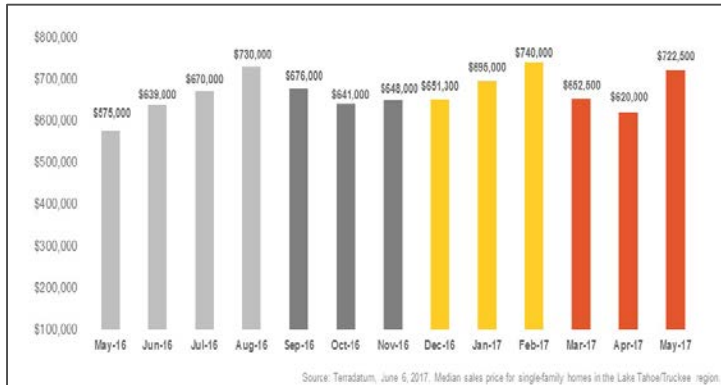

Lake Tahoe/Truckee Single-Family Homes

Monthly Real Estate Update *(as of June 6, 2017)*

Median Sales Price

Months' Supply of Inventory

Average Days on Market

Sales Price as % of Original Price