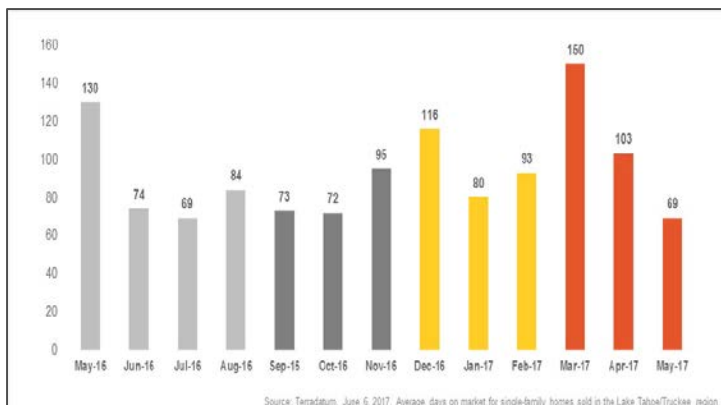

Lake Tahoe/Truckee Single-Family Homes

Monthly Real Estate Update *(as of June 6, 2017)*

Median Sales Price

Months' Supply of Inventory

Average Days on Market

Sales Price as % of Original Price