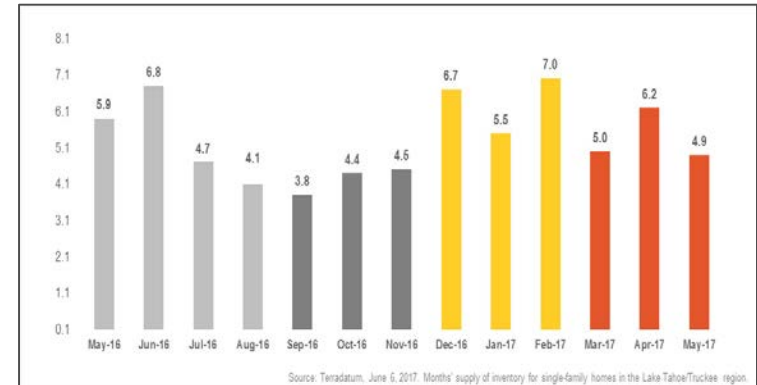

Lake Tahoe/Truckee Single-Family Homes

Monthly Real Estate Update *(as of June 6, 2017)*

Median Sales Price

Months' Supply of Inventory

Average Days on Market

Sales Price as % of Original Price