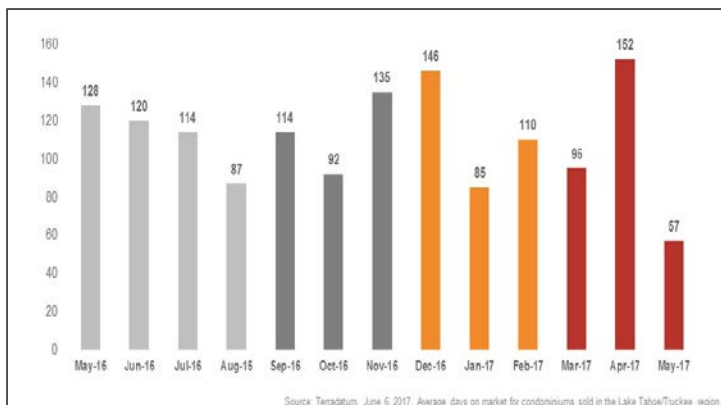

Lake Tahoe/Truckee Condominiums

Monthly Real Estate Update *(as of June 6, 2017)*

Median Sales Price

Months' Supply of Inventory

Average Days on Market

Sales Price as % of Original Price