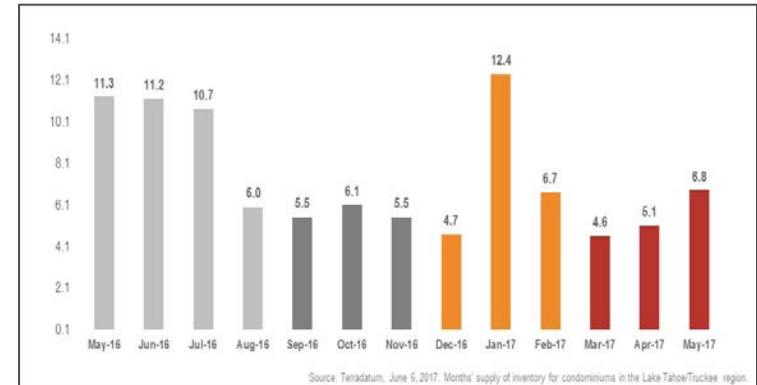

Lake Tahoe/Truckee Condominiums

Monthly Real Estate Update *(as of June 6, 2017)*

Median Sales Price

Months' Supply of Inventory

Average Days on Market

Sales Price as % of Original Price