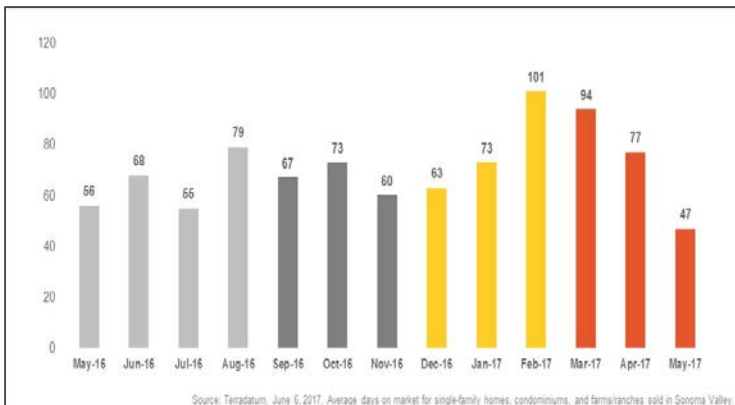

Sonoma Valley

Monthly Real Estate Update *(as of June 6, 2017)*

Median Sales Price

Months' Supply of Inventory

Average Days on Market

Sales Price as % of Original Price