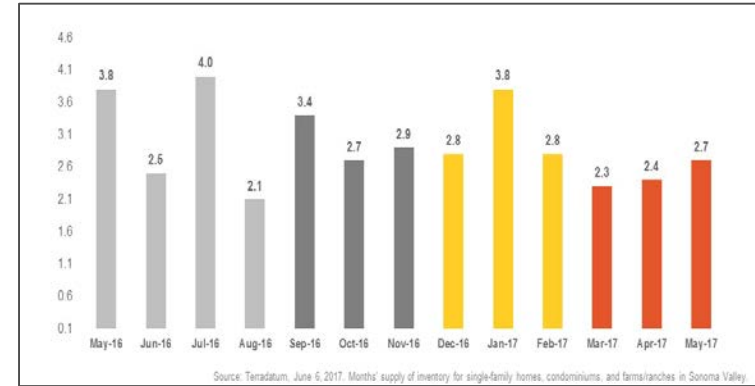

Sonoma Valley

Monthly Real Estate Update *(as of June 6, 2017)*

Median Sales Price

Months' Supply of Inventory

Average Days on Market

Sales Price as % of Original Price