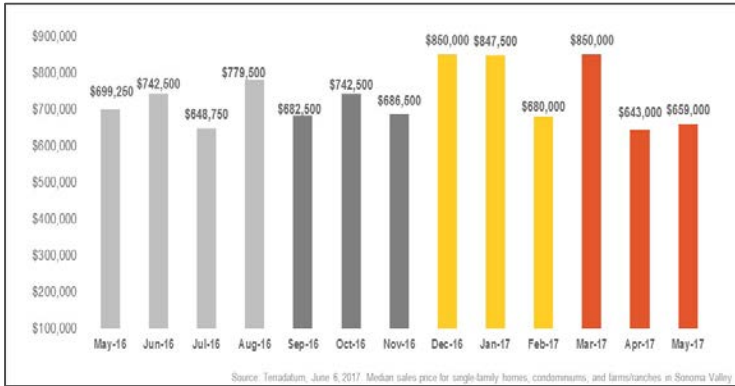

Sonoma Valley

Monthly Real Estate Update *(as of June 6, 2017)*

Median Sales Price

Months' Supply of Inventory

Average Days on Market

Sales Price as % of Original Price