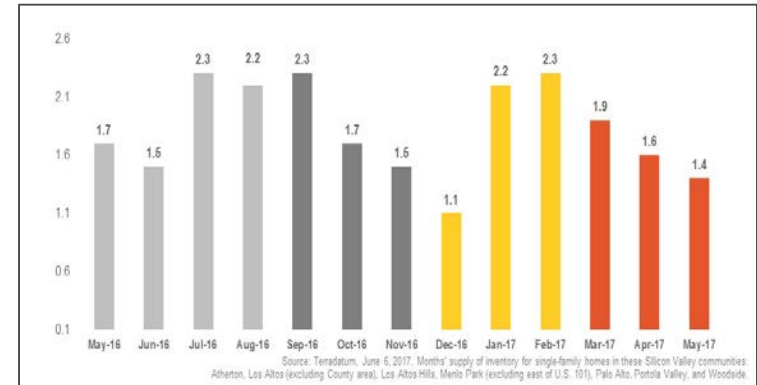

Silicon Valley

Monthly Real Estate Update *(as of June 6, 2017)*

Median Sales Price

Months' Supply of Inventory

Average Days on Market

Sales Price as % of Original Price