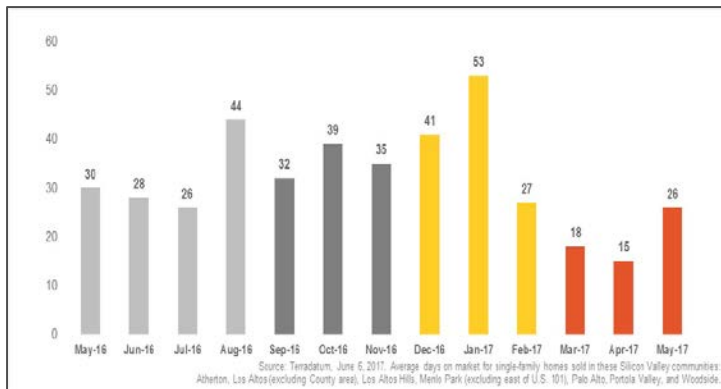

Silicon Valley

Monthly Real Estate Update *(as of June 6, 2017)*

Median Sales Price

Months' Supply of Inventory

Average Days on Market

Sales Price as % of Original Price