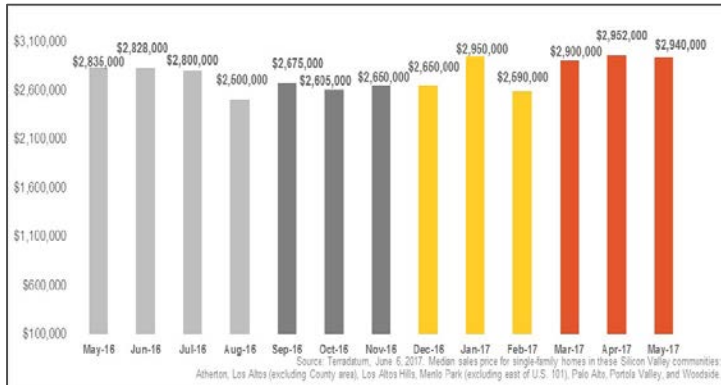

Silicon Valley

Monthly Real Estate Update *(as of June 6, 2017)*

Median Sales Price

Months' Supply of Inventory

Average Days on Market

Sales Price as % of Original Price