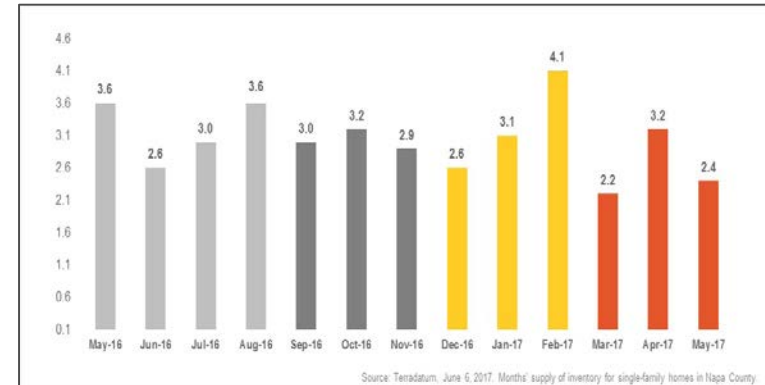

Napa County

Monthly Real Estate Update *(As of June 6, 2017)*

Median Sales Price

Months' Supply of Inventory

Average Days on Market

Sales Price as % of Original Price