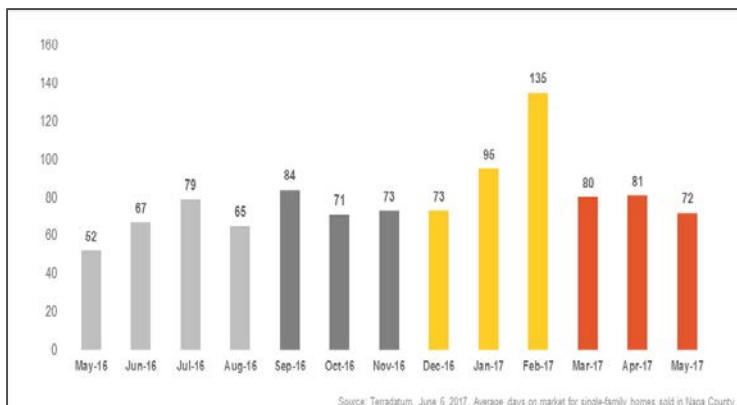

Napa County

Monthly Real Estate Update *(As of June 6, 2017)*

Median Sales Price

Months' Supply of Inventory

Average Days on Market

Sales Price as % of Original Price