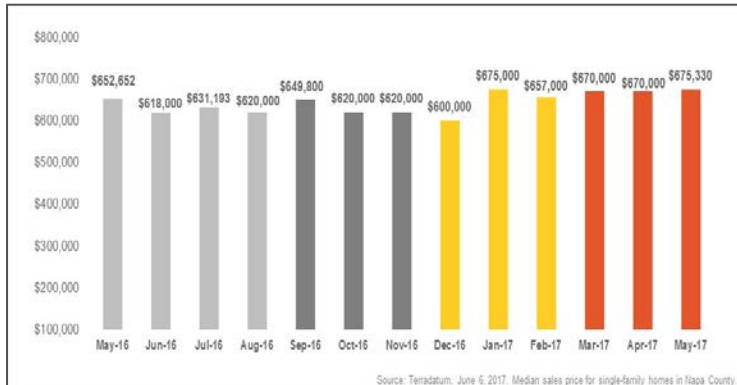

Napa County

Monthly Real Estate Update *(As of June 6, 2017)*

Median Sales Price

Months' Supply of Inventory

Average Days on Market

Sales Price as % of Original Price