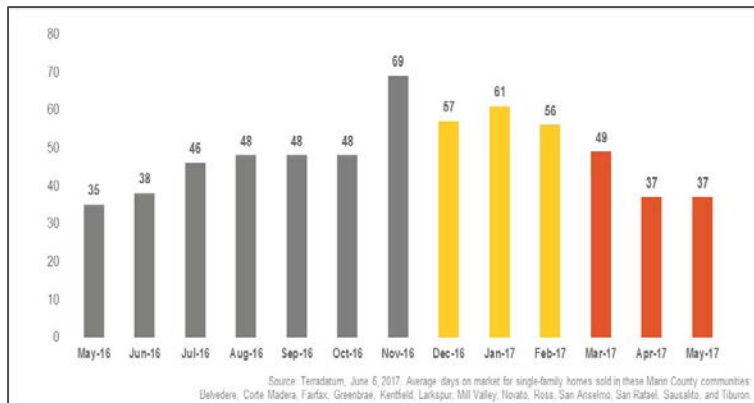

Marin County

Monthly Real Estate Update *(as of June 6, 2017)*

Median Sales Price

Months' Supply of Inventory

Average Days on Market

Sales Price as % of Original Price