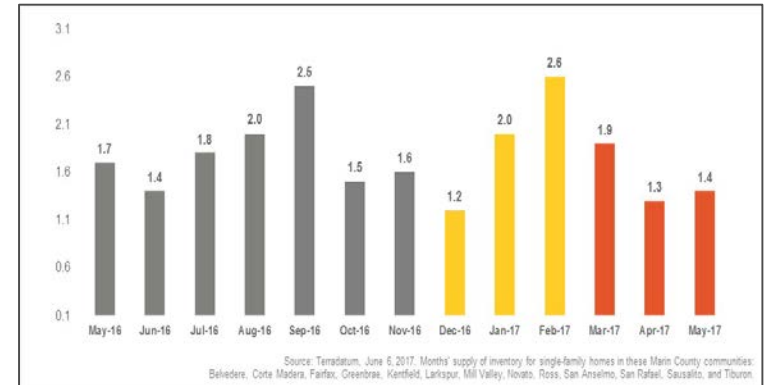

Marin County

Monthly Real Estate Update *(as of June 6, 2017)*

Median Sales Price

Months' Supply of Inventory

Average Days on Market

Sales Price as % of Original Price