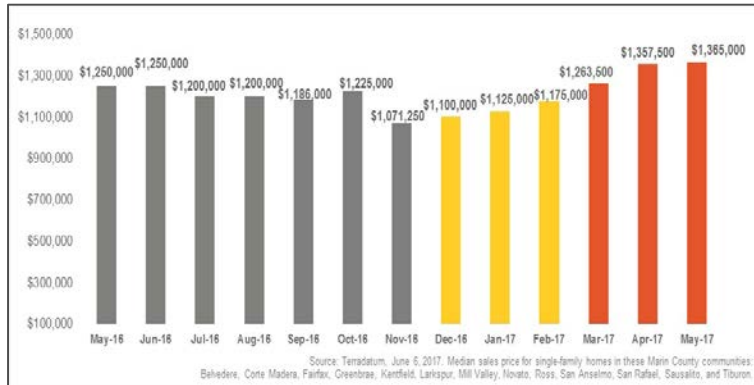

Marin County

Monthly Real Estate Update *(as of June 6, 2017)*

Median Sales Price

Months' Supply of Inventory

Average Days on Market

Sales Price as % of Original Price