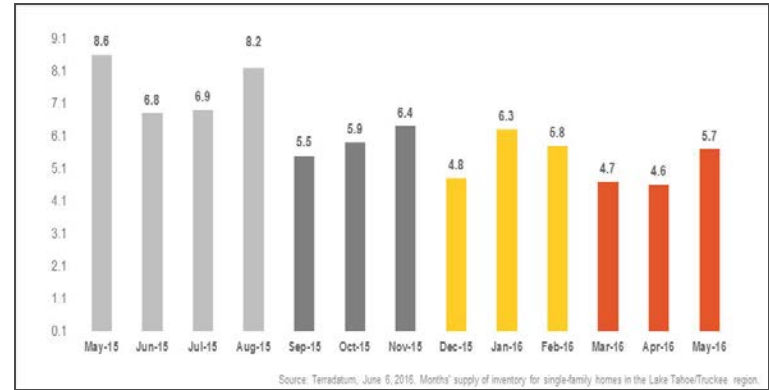

Lake Tahoe/Truckee Single-Family Homes

Monthly Real Estate Update *(as of June 6, 2016)*

Median Sales Price

Months' Supply of Inventory

Average Days on Market

Sales Price as % of Original Price