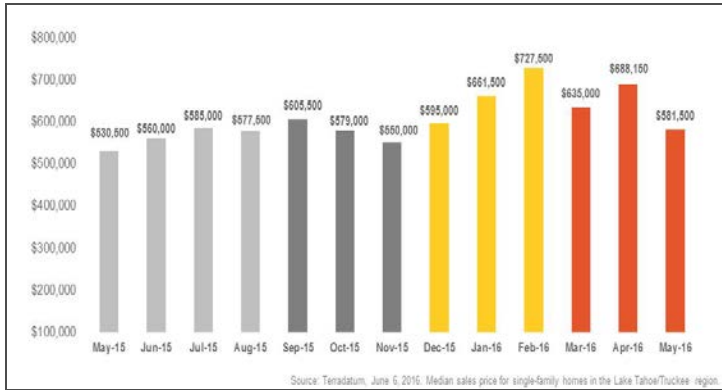

Lake Tahoe/Truckee Single-Family Homes

Monthly Real Estate Update *(as of June 6, 2016)*

Median Sales Price

Months' Supply of Inventory

Average Days on Market

Sales Price as % of Original Price