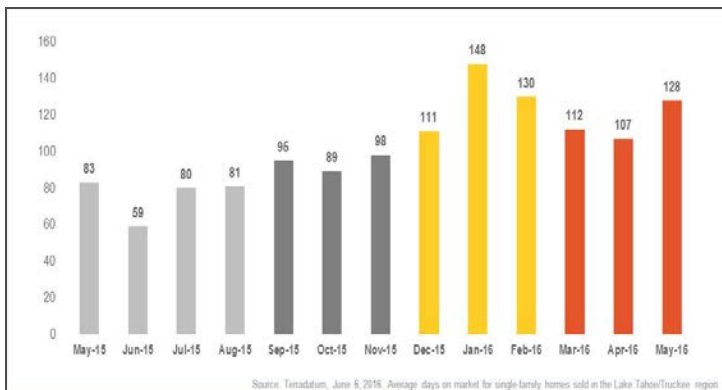

Lake Tahoe/Truckee Single-Family Homes

Monthly Real Estate Update *(as of June 6, 2016)*

Median Sales Price

Months' Supply of Inventory

Average Days on Market

Sales Price as % of Original Price