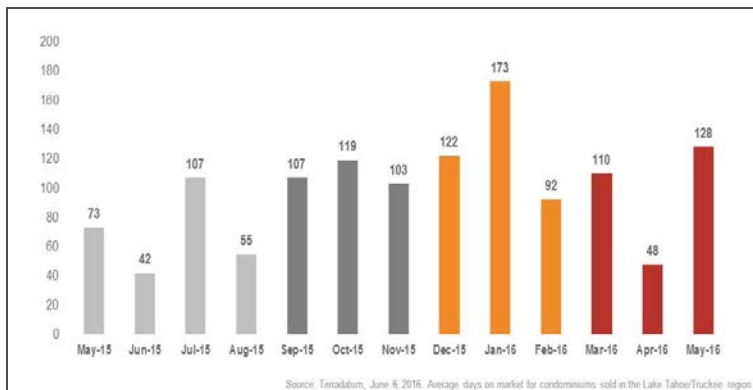

Lake Tahoe/Truckee Condominiums

Monthly Real Estate Update *(as of June 6, 2016)*

Median Sales Price

Months' Supply of Inventory

Average Days on Market

Sales Price as % of Original Price