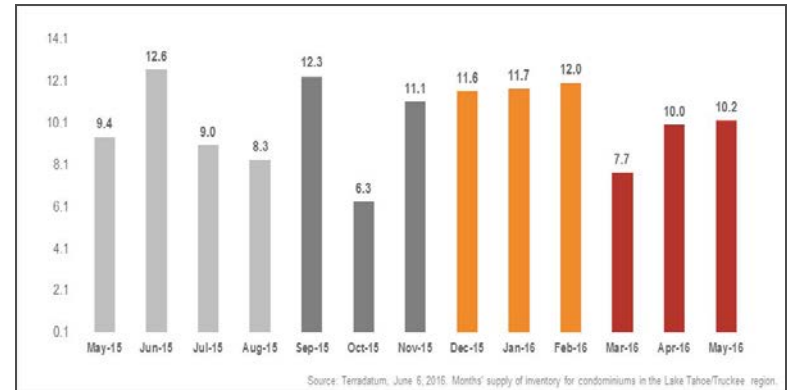

Lake Tahoe/Truckee Condominiums

Monthly Real Estate Update *(as of June 6, 2016)*

Median Sales Price

Months' Supply of Inventory

Average Days on Market

Sales Price as % of Original Price