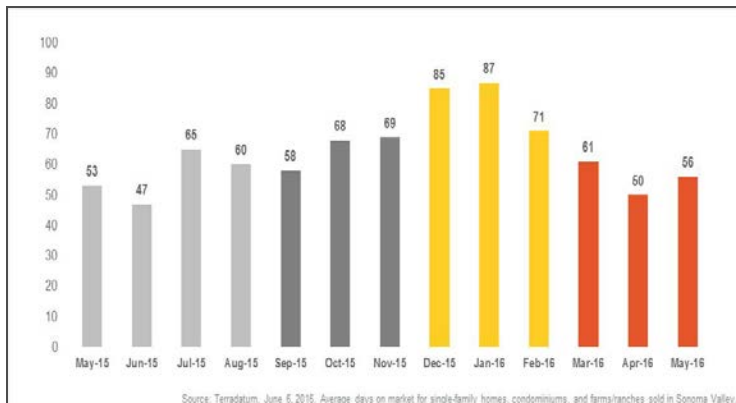

Sonoma Valley

Monthly Real Estate Update *(as of June 6, 2016)*

Median Sales Price

Months' Supply of Inventory

Average Days on Market

Sales Price as % of Original Price