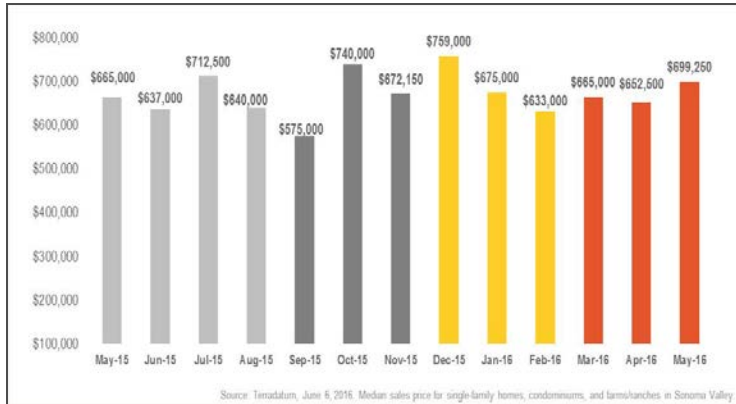

Sonoma Valley

Monthly Real Estate Update *(as of June 6, 2016)*

Median Sales Price

Months' Supply of Inventory

Average Days on Market

Sales Price as % of Original Price