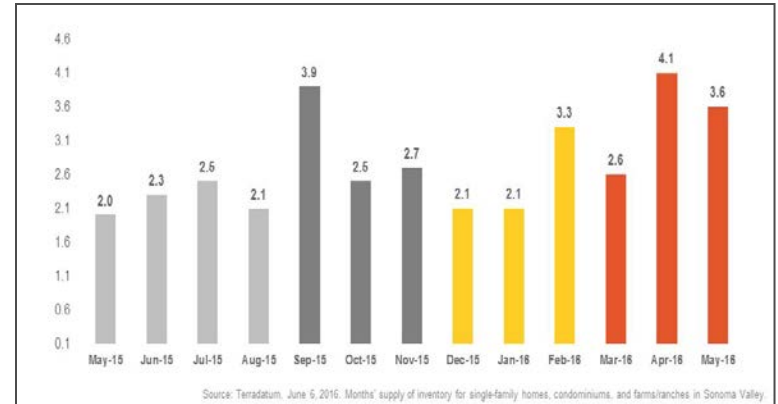

Sonoma Valley

Monthly Real Estate Update *(as of June 6, 2016)*

Median Sales Price

Months' Supply of Inventory

Average Days on Market

Sales Price as % of Original Price