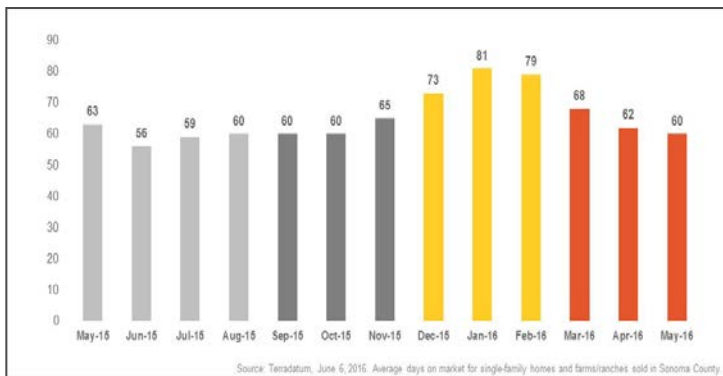

Sonoma County

Monthly Real Estate Update *(as of June 6, 2016)*

Median Sales Price

Months' Supply of Inventory

Average Days on Market

Sales Price as % of Original Price