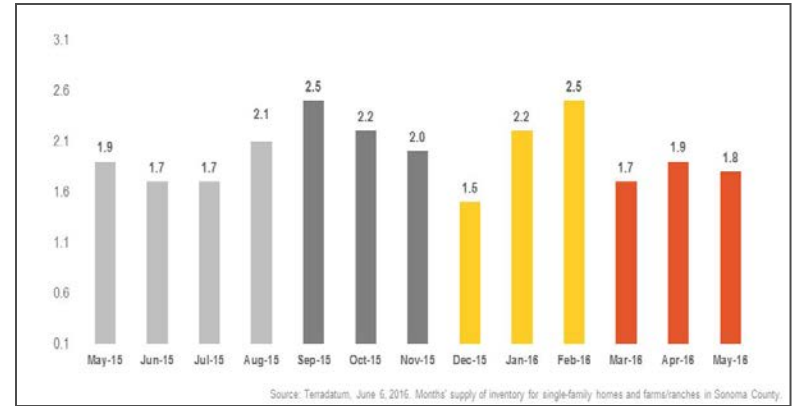

Sonoma County

Monthly Real Estate Update *(as of June 6, 2016)*

Median Sales Price

Months' Supply of Inventory

Average Days on Market

Sales Price as % of Original Price