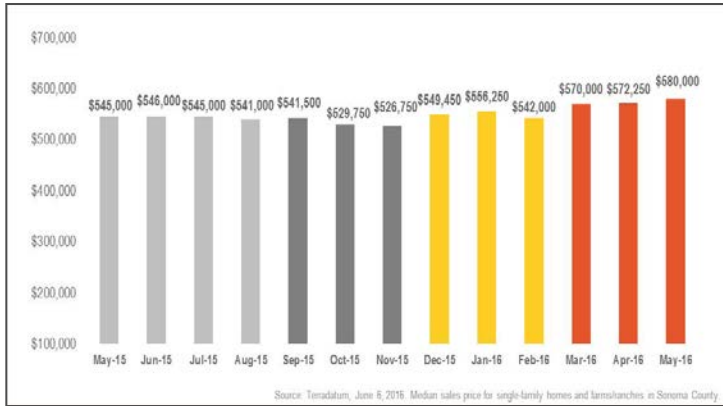

Sonoma County

Monthly Real Estate Update *(as of June 6, 2016)*

Median Sales Price

Months' Supply of Inventory

Average Days on Market

Sales Price as % of Original Price