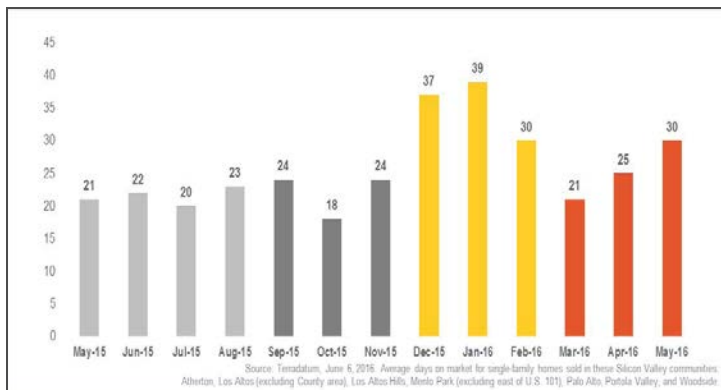

Silicon Valley

Monthly Real Estate Update *(as of June 6, 2016)*

Median Sales Price

Months' Supply of Inventory

Average Days on Market

Sales Price as % of Original Price