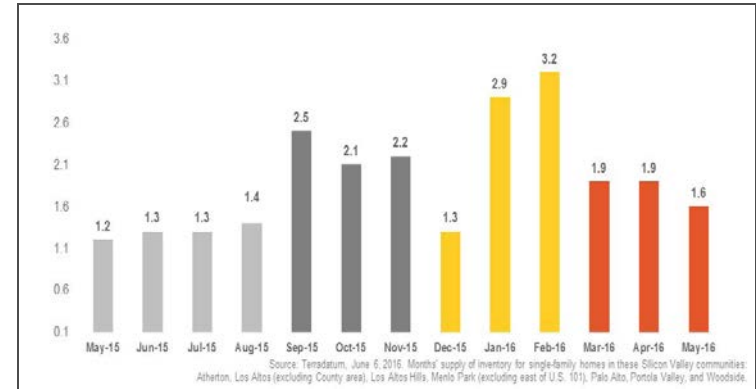

Silicon Valley

Monthly Real Estate Update *(as of June 6, 2016)*

Median Sales Price

Months' Supply of Inventory

Average Days on Market

Sales Price as % of Original Price