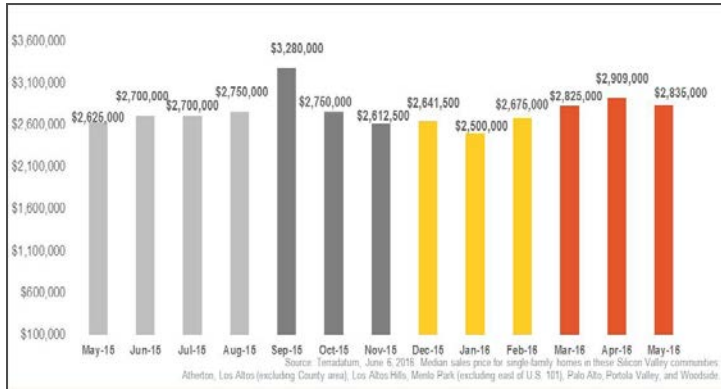

Silicon Valley

Monthly Real Estate Update *(as of June 6, 2016)*

Median Sales Price

Months' Supply of Inventory

Average Days on Market

Sales Price as % of Original Price