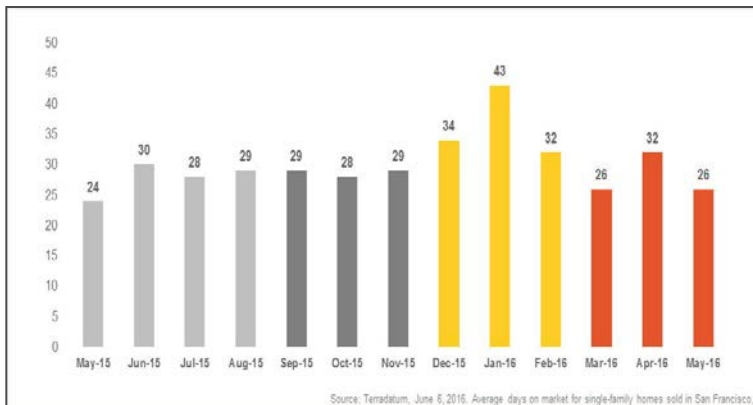

San Francisco Single-Family Homes

Monthly Real Estate Update *(as of June 6, 2016)*

Median Sales Price

Months' Supply of Inventory

Average Days on Market

Sales Price as % of Original Price