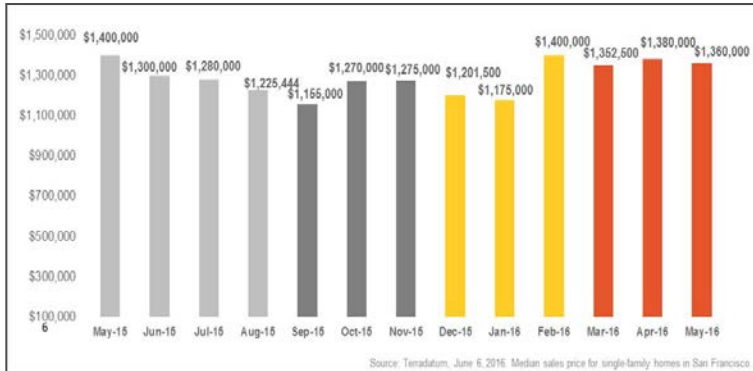

San Francisco Single-Family Homes

Monthly Real Estate Update *(as of June 6, 2016)*

Median Sales Price

Months' Supply of Inventory

Average Days on Market

Sales Price as % of Original Price