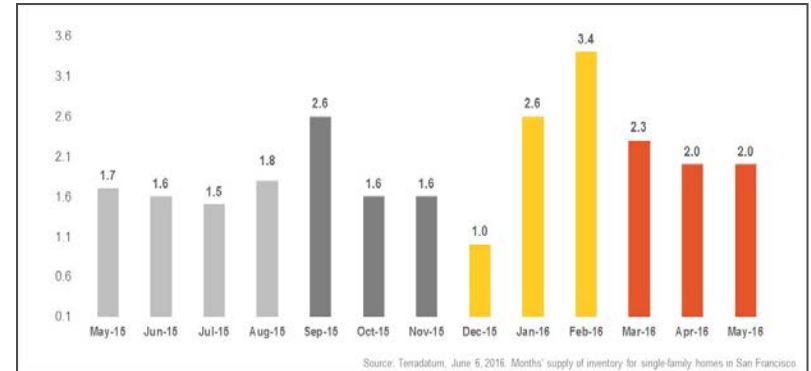

San Francisco Single-Family Homes

Monthly Real Estate Update *(as of June 6, 2016)*

Median Sales Price

Months' Supply of Inventory

Average Days on Market

Sales Price as % of Original Price