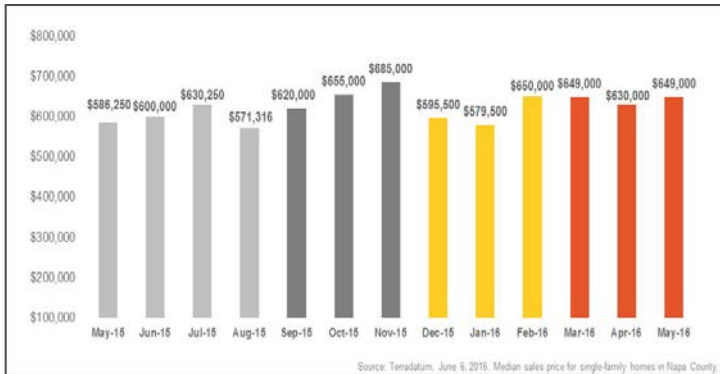

Napa County

Monthly Real Estate Update *(As of June 6, 2016)*

Median Sales Price

Months' Supply of Inventory

Average Days on Market

Sales Price as % of Original Price