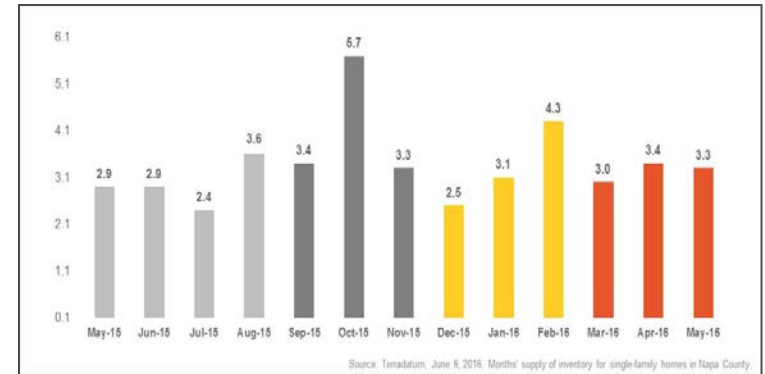

Napa County

Monthly Real Estate Update *(As of June 6, 2016)*

Median Sales Price

Months' Supply of Inventory

Average Days on Market

Sales Price as % of Original Price