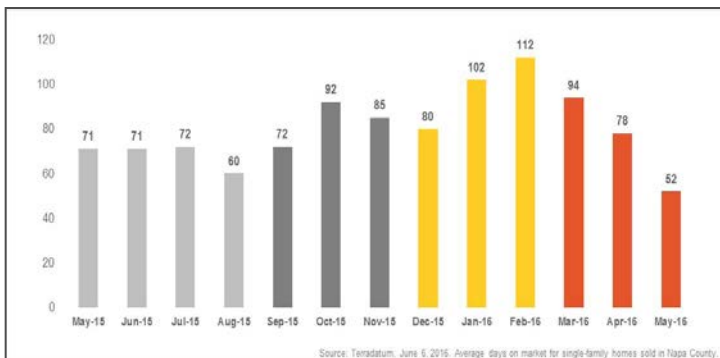

Napa County

Monthly Real Estate Update *(As of June 6, 2016)*

Median Sales Price

Months' Supply of Inventory

Average Days on Market

Sales Price as % of Original Price