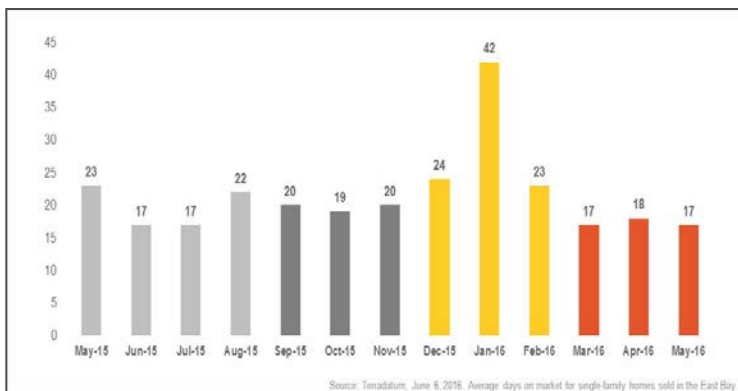

East Bay

Monthly Real Estate Update *(as of June 6, 2016)*

Median Sales Price

Months' Supply of Inventory

Average Days on Market

Sales Price as % of Original Price