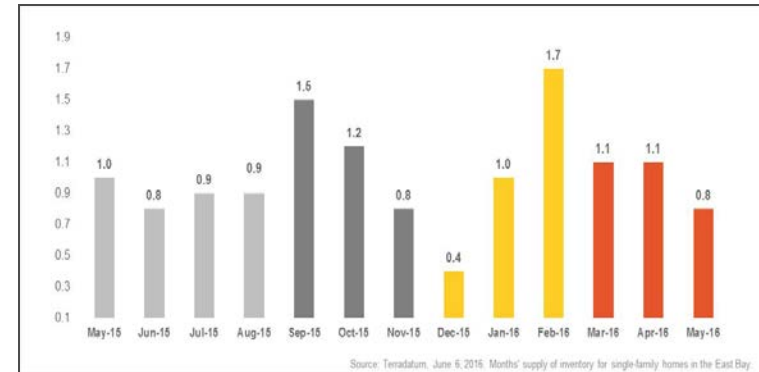

East Bay

Monthly Real Estate Update *(as of June 6, 2016)*

Median Sales Price

Months' Supply of Inventory

Average Days on Market

Sales Price as % of Original Price