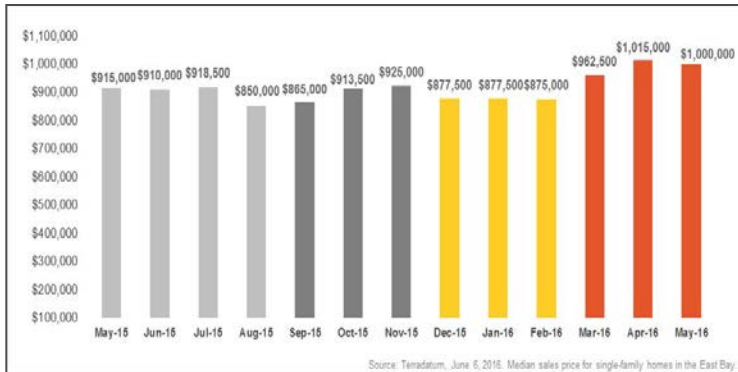

East Bay

Monthly Real Estate Update *(as of June 6, 2016)*

Median Sales Price

Months' Supply of Inventory

Average Days on Market

Sales Price as % of Original Price