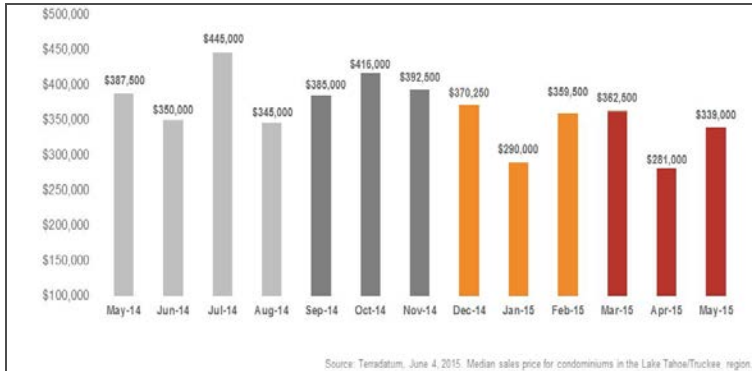

Lake Tahoe/Truckee Condominiums

Monthly Real Estate Update *(as of June 4, 2015)*

Median Sales Price

Months' Supply of Inventory

Average Days on Market

Sales Price as % of Original Price