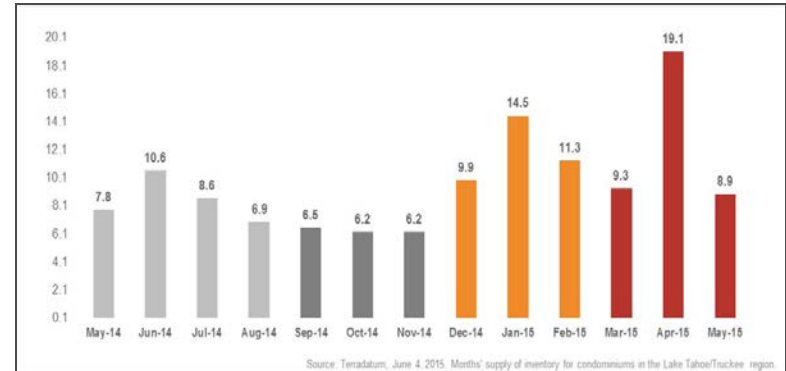

Lake Tahoe/Truckee Condominiums

Monthly Real Estate Update *(as of June 4, 2015)*

Median Sales Price

Months' Supply of Inventory

Average Days on Market

Sales Price as % of Original Price