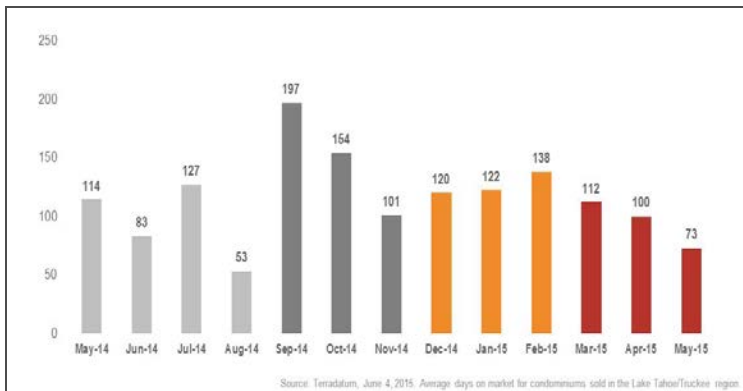

Lake Tahoe/Truckee Condominiums

Monthly Real Estate Update *(as of June 4, 2015)*

Median Sales Price

Months' Supply of Inventory

Average Days on Market

Sales Price as % of Original Price