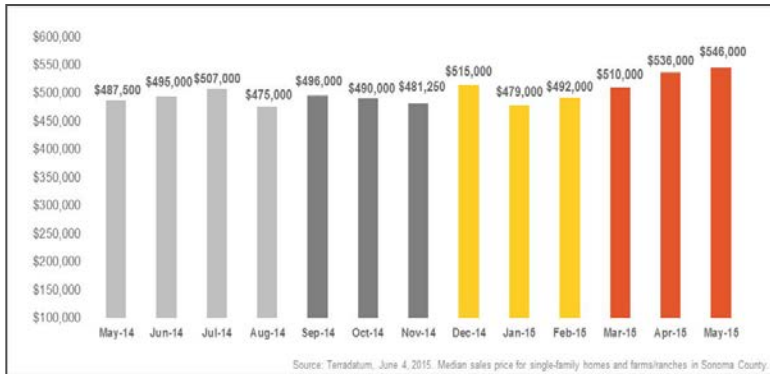

Sonoma County

Monthly Real Estate Update *(as of June 4, 2015)*

Median Sales Price

Months' Supply of Inventory

Average Days on Market

Sales Price as % of Original Price