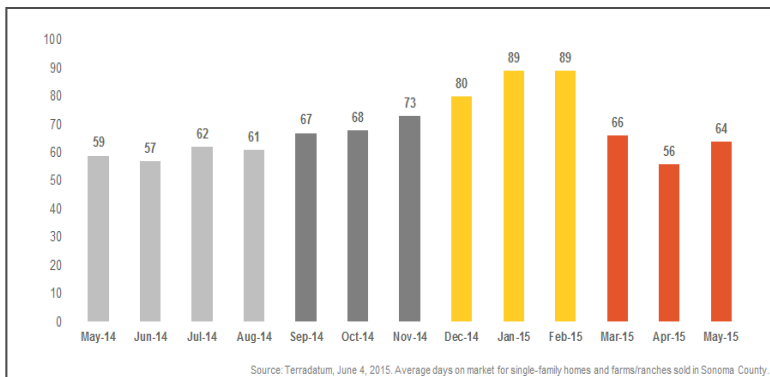

Sonoma County

Monthly Real Estate Update *(as of June 4, 2015)*

Median Sales Price

Months' Supply of Inventory

Average Days on Market

Sales Price as % of Original Price