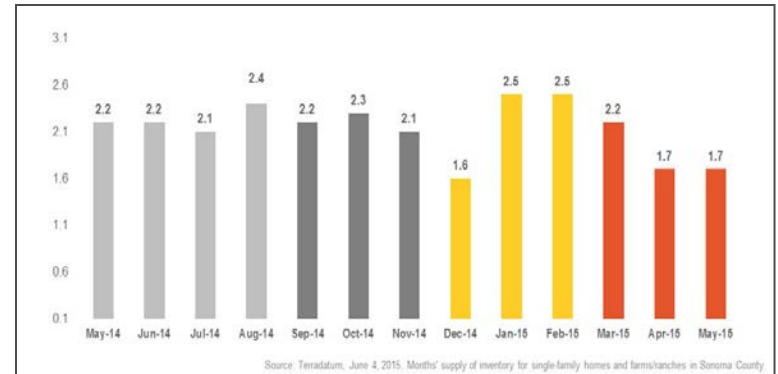

Sonoma County

Monthly Real Estate Update *(as of June 4, 2015)*

Median Sales Price

Months' Supply of Inventory

Average Days on Market

Sales Price as % of Original Price