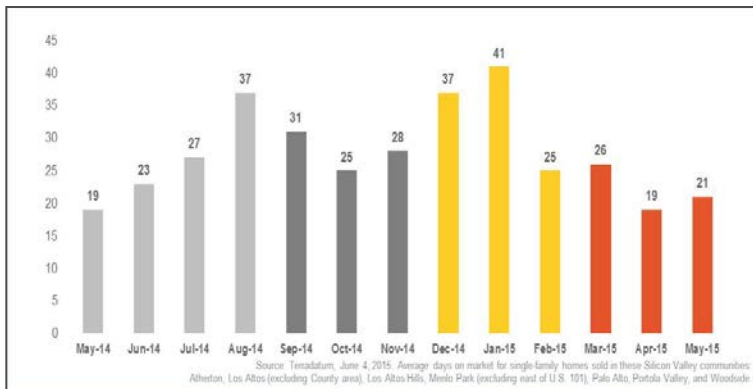

Silicon Valley

Monthly Real Estate Update (as of June 4, 2015)

Median Sales Price

Months' Supply of Inventory

Average Days on Market

Sales Price as % of Original Price