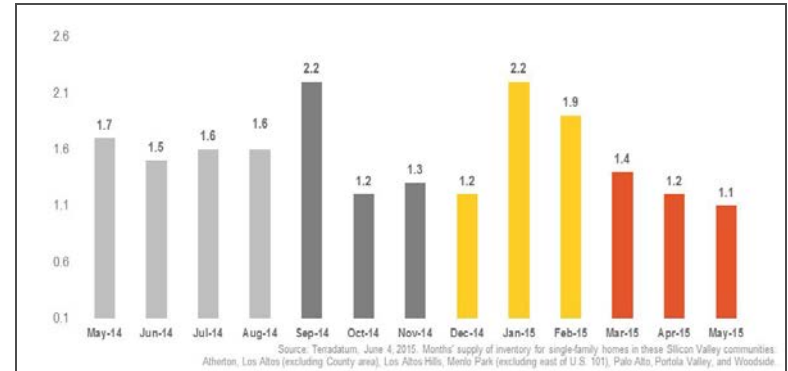

Silicon Valley

Monthly Real Estate Update (as of June 4, 2015)

Median Sales Price

Months' Supply of Inventory

Average Days on Market

Sales Price as % of Original Price