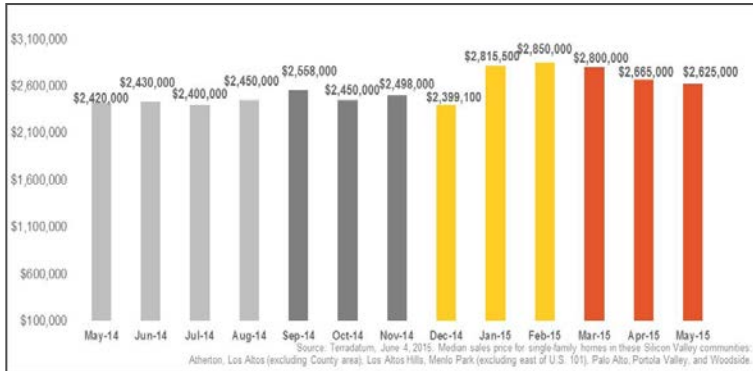

Silicon Valley

Monthly Real Estate Update (as of June 4, 2015)

Median Sales Price

Months' Supply of Inventory

Average Days on Market

Sales Price as % of Original Price