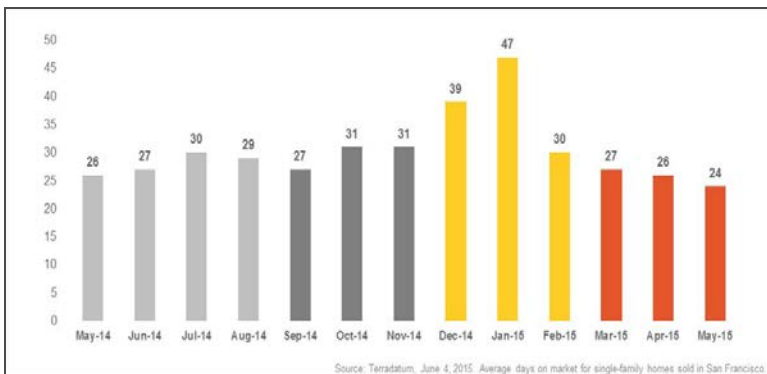

San Francisco Single-Family Homes

Monthly Real Estate Update *(as of June 4, 2015)*

Median Sales Price

Months' Supply of Inventory

Average Days on Market

Sales Price as % of Original Price