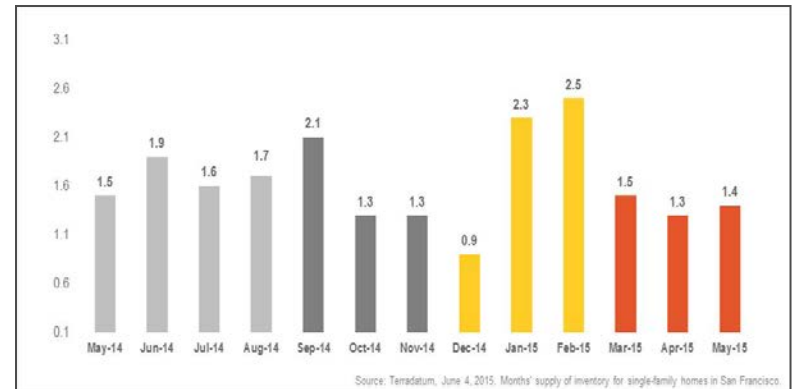

San Francisco Single-Family Homes

Monthly Real Estate Update *(as of June 4, 2015)*

Median Sales Price

Months' Supply of Inventory

Average Days on Market

Sales Price as % of Original Price