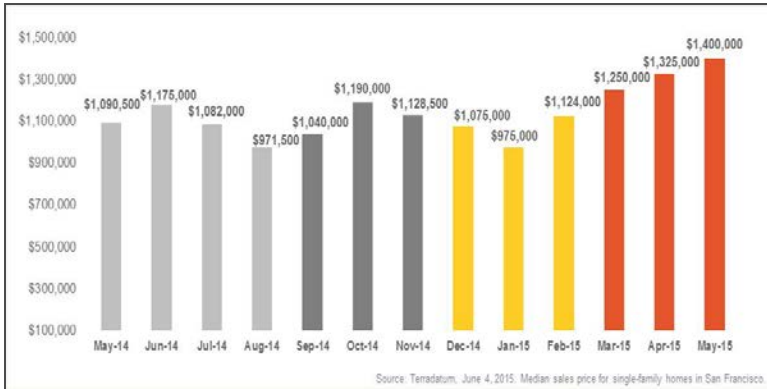

San Francisco Single-Family Homes

Monthly Real Estate Update *(as of June 4, 2015)*

Median Sales Price

Months' Supply of Inventory

Average Days on Market

Sales Price as % of Original Price